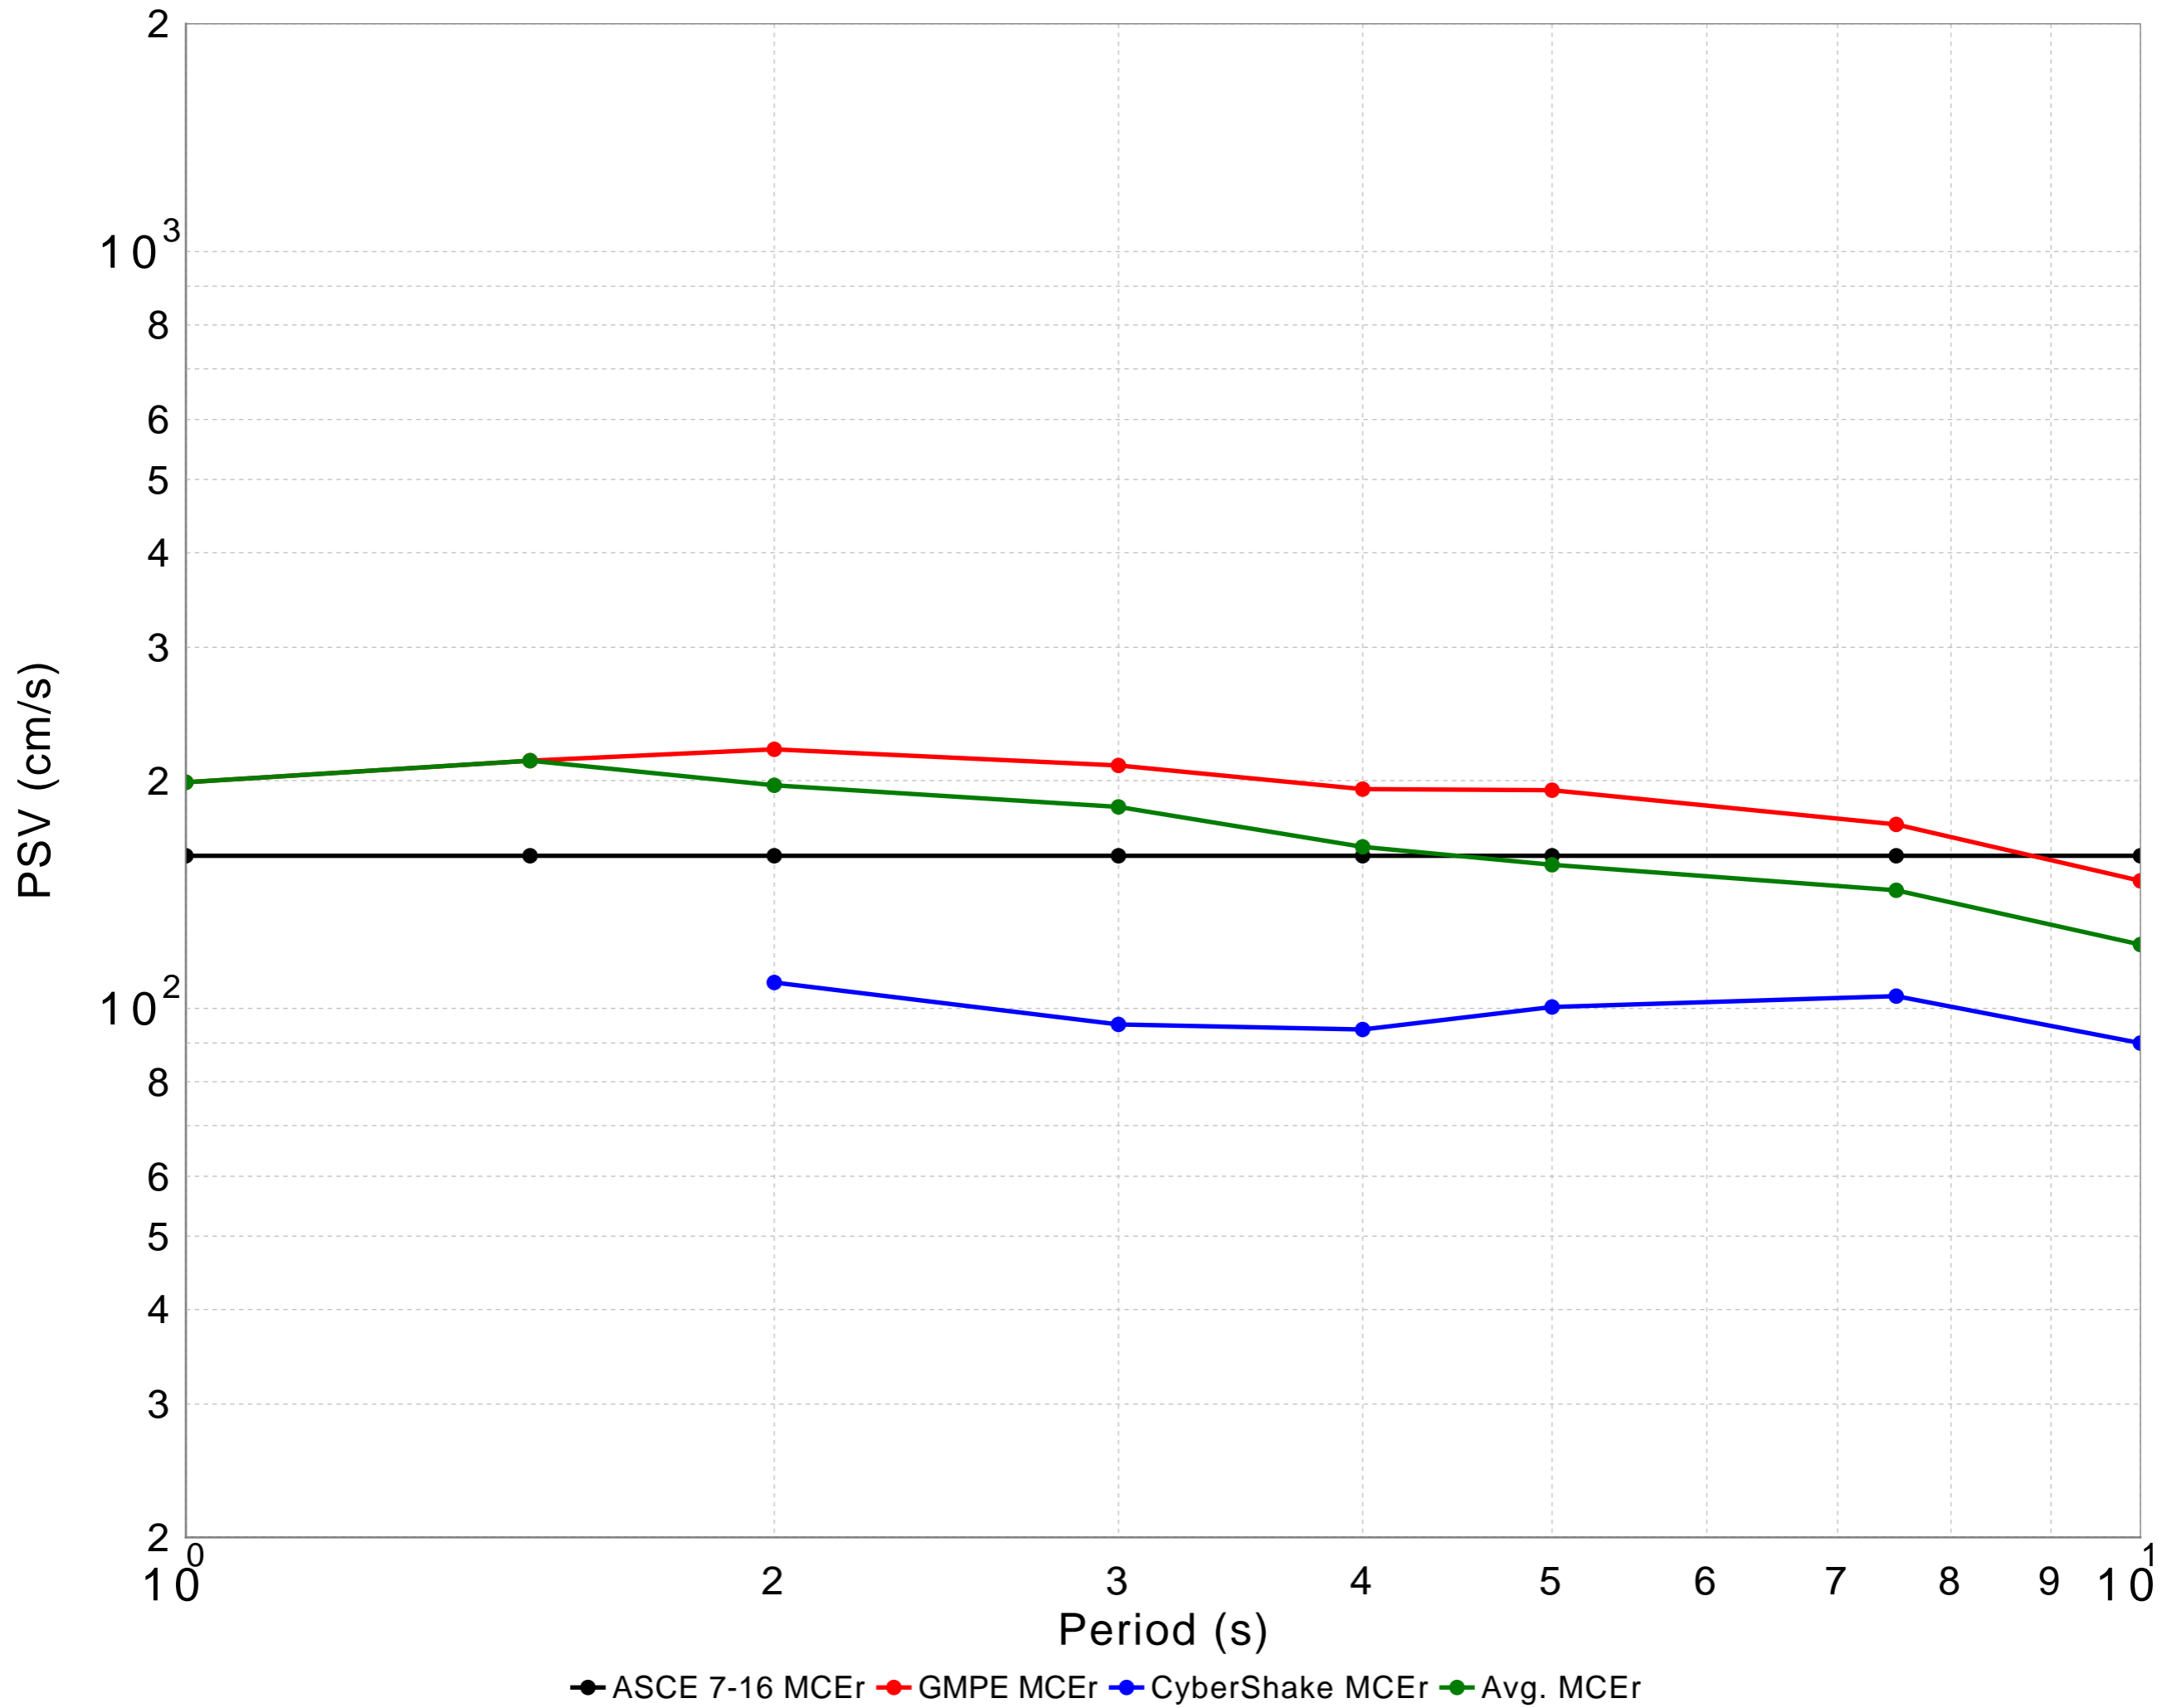

s644 MCER

DATASET #1 (line: Solid, width=2.0; symbol: Filled Circles, width=4.0; color: 0,0,0)

ASCE 7-16 MCEr

DATASET #2 (line: Solid, width=2.0; symbol: Filled Circles, width=4.0; color: 255,0,0)

GMPE MCEr

DATASET #3 (line: Solid, width=2.0; symbol: Filled Circles, width=4.0; color: 0,0,255)

CyberShake MCEr

DATASET #4 (line: Solid, width=2.0; symbol: Filled Circles, width=4.0; color: 0,124,0)

Avg. MCEr