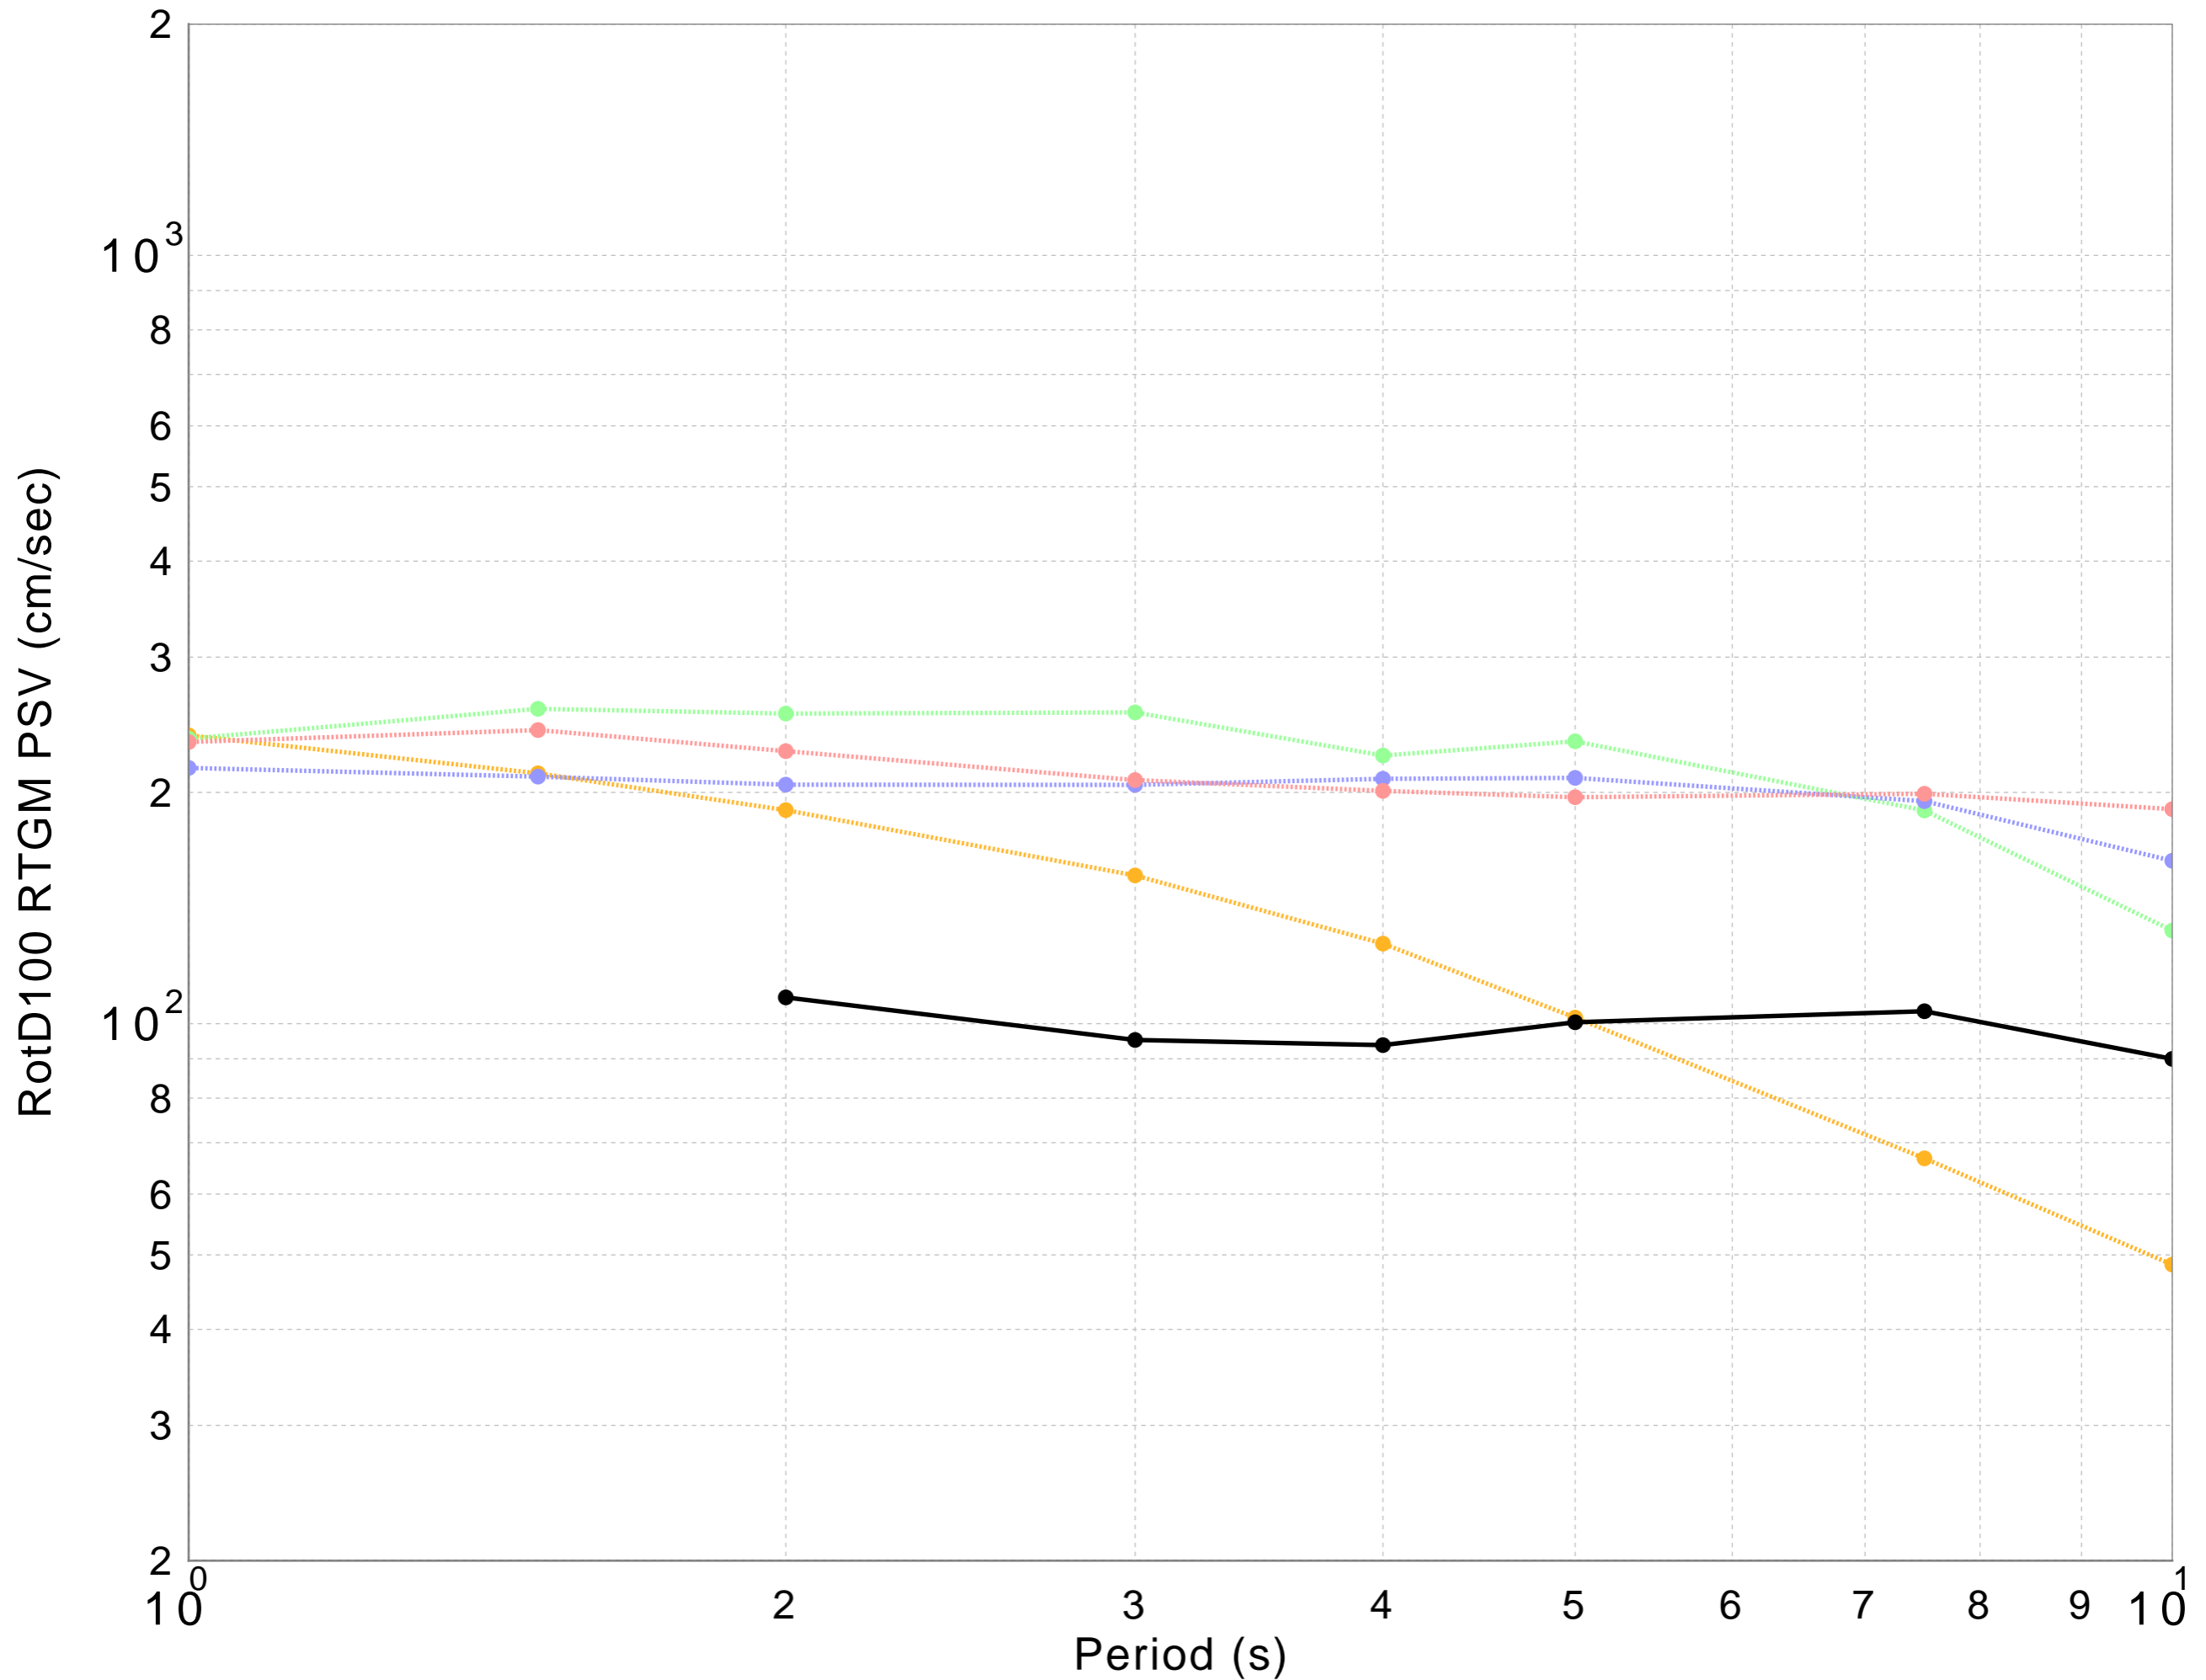

# s644 Spectrum

● CyberShake Probabilistic ● ASK2014 Probabilistic ● BSSA2014 Probabilistic ● CB2014 Probabilistic ● CY2014 Probabilistic

DATASET #1 (line: Solid, width=2.0; symbol: Filled Circles, width=4.0; color: 0,0,0)

CyberShake Probabilistic

DATASET #2 (line: Dotted, width=2.0; symbol: Filled Circles, width=4.0; color: 255,150,150)

ASK2014 Probabilistic

DATASET #3 (line: Dotted, width=2.0; symbol: Filled Circles, width=4.0; color: 150,150,255)

BSSA2014 Probabilistic

DATASET #4 (line: Dotted, width=2.0; symbol: Filled Circles, width=4.0; color: 150,255,150)

CB2014 Probabilistic

DATASET #5 (line: Dotted, width=2.0; symbol: Filled Circles, width=4.0; color: 255,180,35)