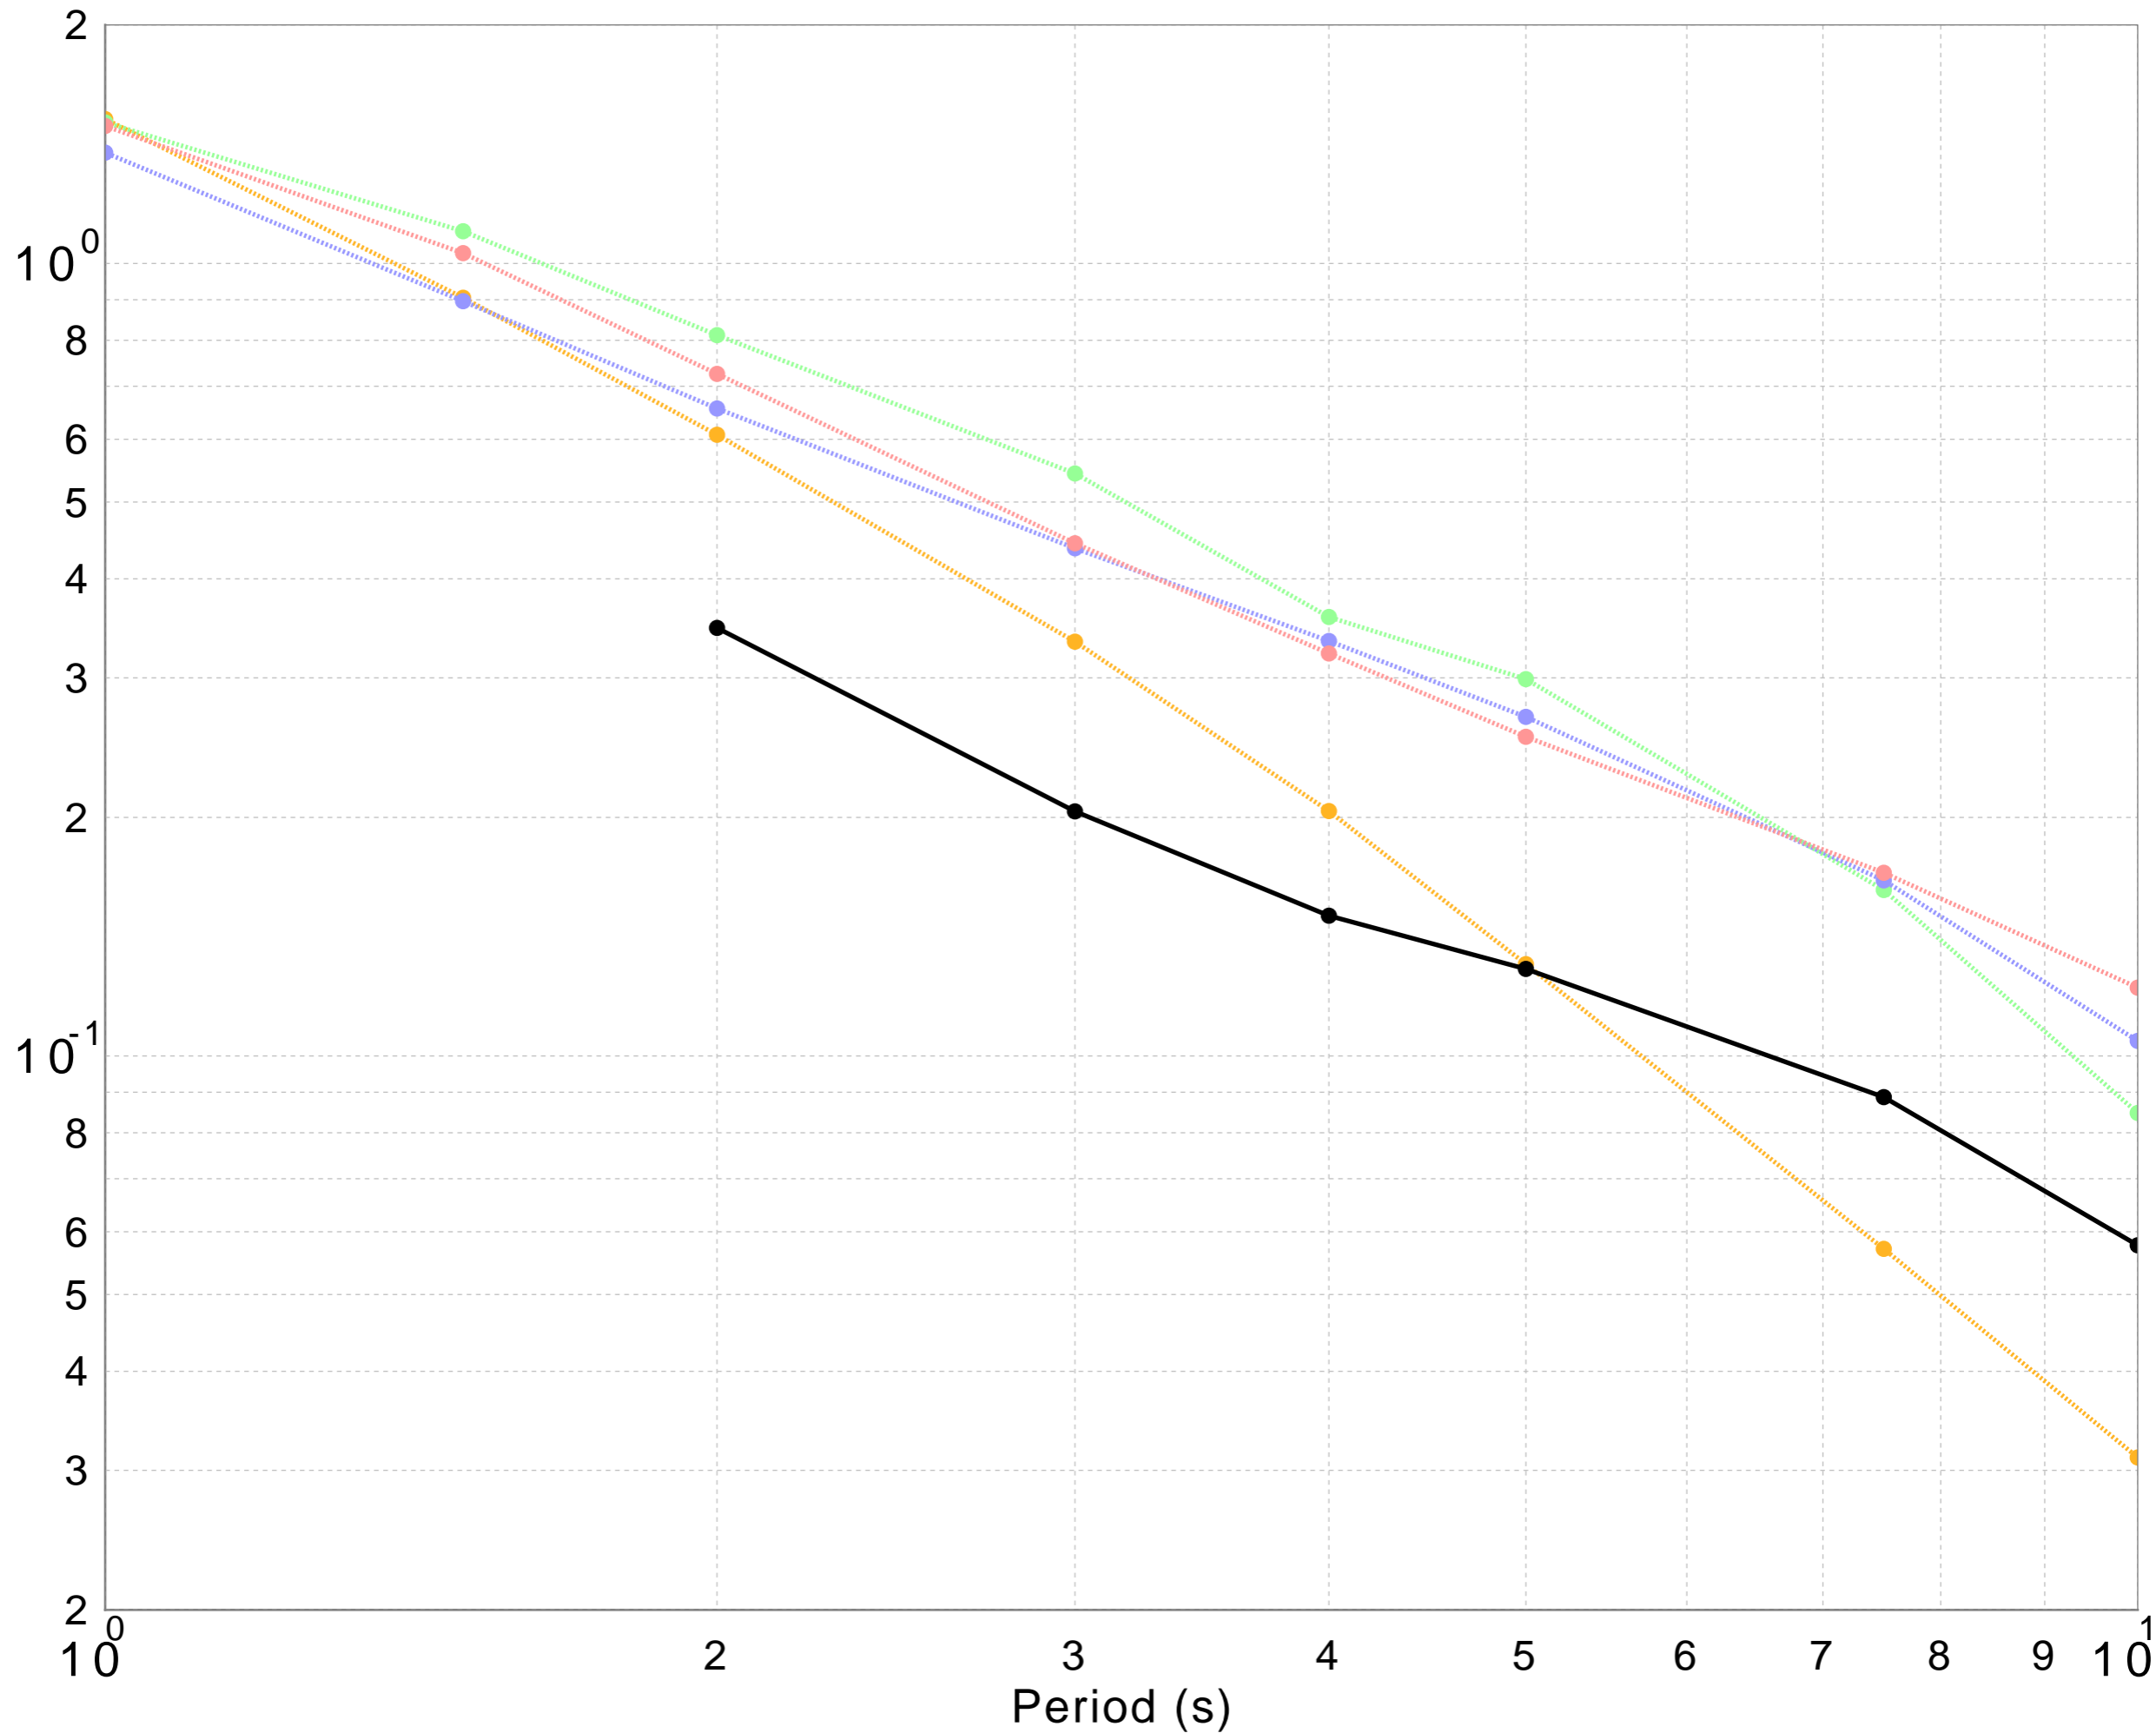

s644 Spectrum

● CyberShake Probabilistic ● ASK2014 Probabilistic ● BSSA2014 Probabilistic ● CB2014 Probabilistic ● CY2014 Probabilistic

DATASET #1 (line: Solid, width=2.0; symbol: Filled Circles, width=4.0; color: 0,0,0)

CyberShake Probabilistic

DATASET #2 (line: Dotted, width=2.0; symbol: Filled Circles, width=4.0; color: 255,150,150)

ASK2014 Probabilistic

DATASET #3 (line: Dotted, width=2.0; symbol: Filled Circles, width=4.0; color: 150,150,255)

BSSA2014 Probabilistic

DATASET #4 (line: Dotted, width=2.0; symbol: Filled Circles, width=4.0; color: 150,255,150)

CB2014 Probabilistic

DATASET #5 (line: Dotted, width=2.0; symbol: Filled Circles, width=4.0; color: 255,180,35)