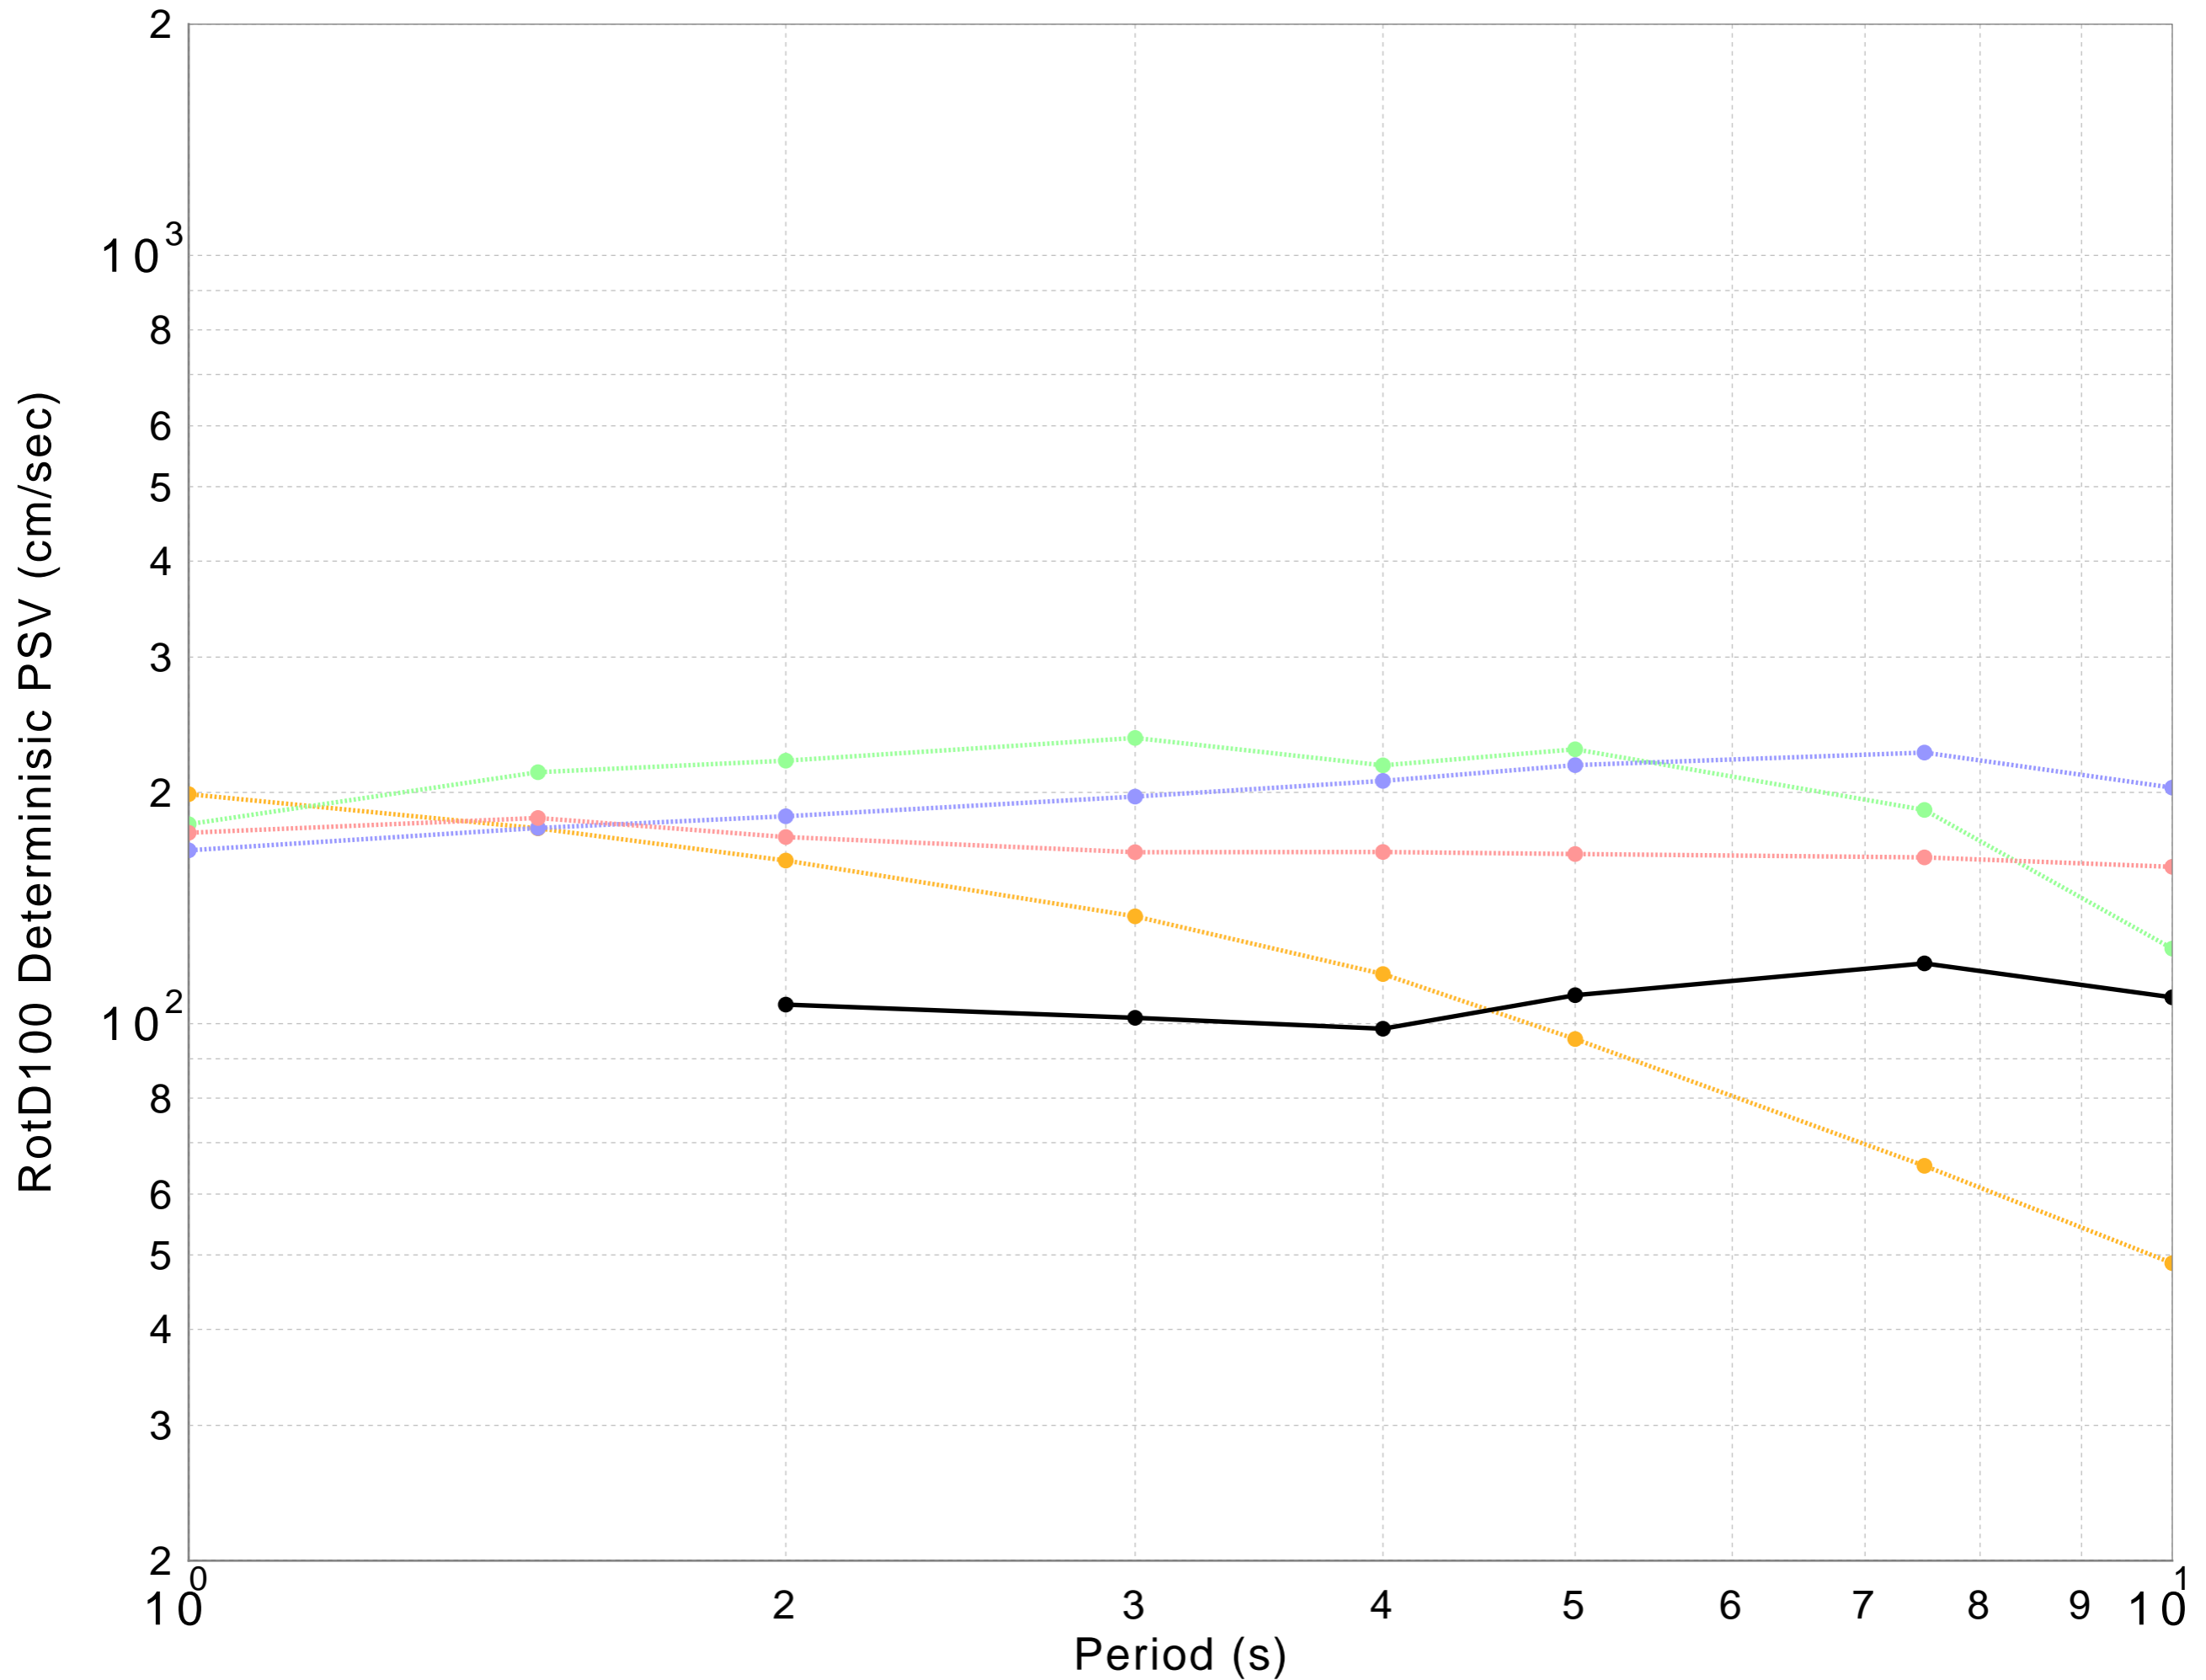

s644 Spectrum

● CyberShake Deterministic ● ASK2014 Deterministic ● BSSA2014 Deterministic ● CB2014 Deterministic ● CY2014 Deterministic

DATASET #1 (line: Solid, width=2.0; symbol: Filled Circles, width=4.0; color: 0,0,0)

CyberShake Deterministic

DATASET #2 (line: Dotted, width=2.0; symbol: Filled Circles, width=4.0; color: 255,150,150)

ASK2014 Deterministic

DATASET #3 (line: Dotted, width=2.0; symbol: Filled Circles, width=4.0; color: 150,150,255)

BSSA2014 Deterministic

DATASET #4 (line: Dotted, width=2.0; symbol: Filled Circles, width=4.0; color: 150,255,150)

CB2014 Deterministic

DATASET #5 (line: Dotted, width=2.0; symbol: Filled Circles, width=4.0; color: 255,180,35)