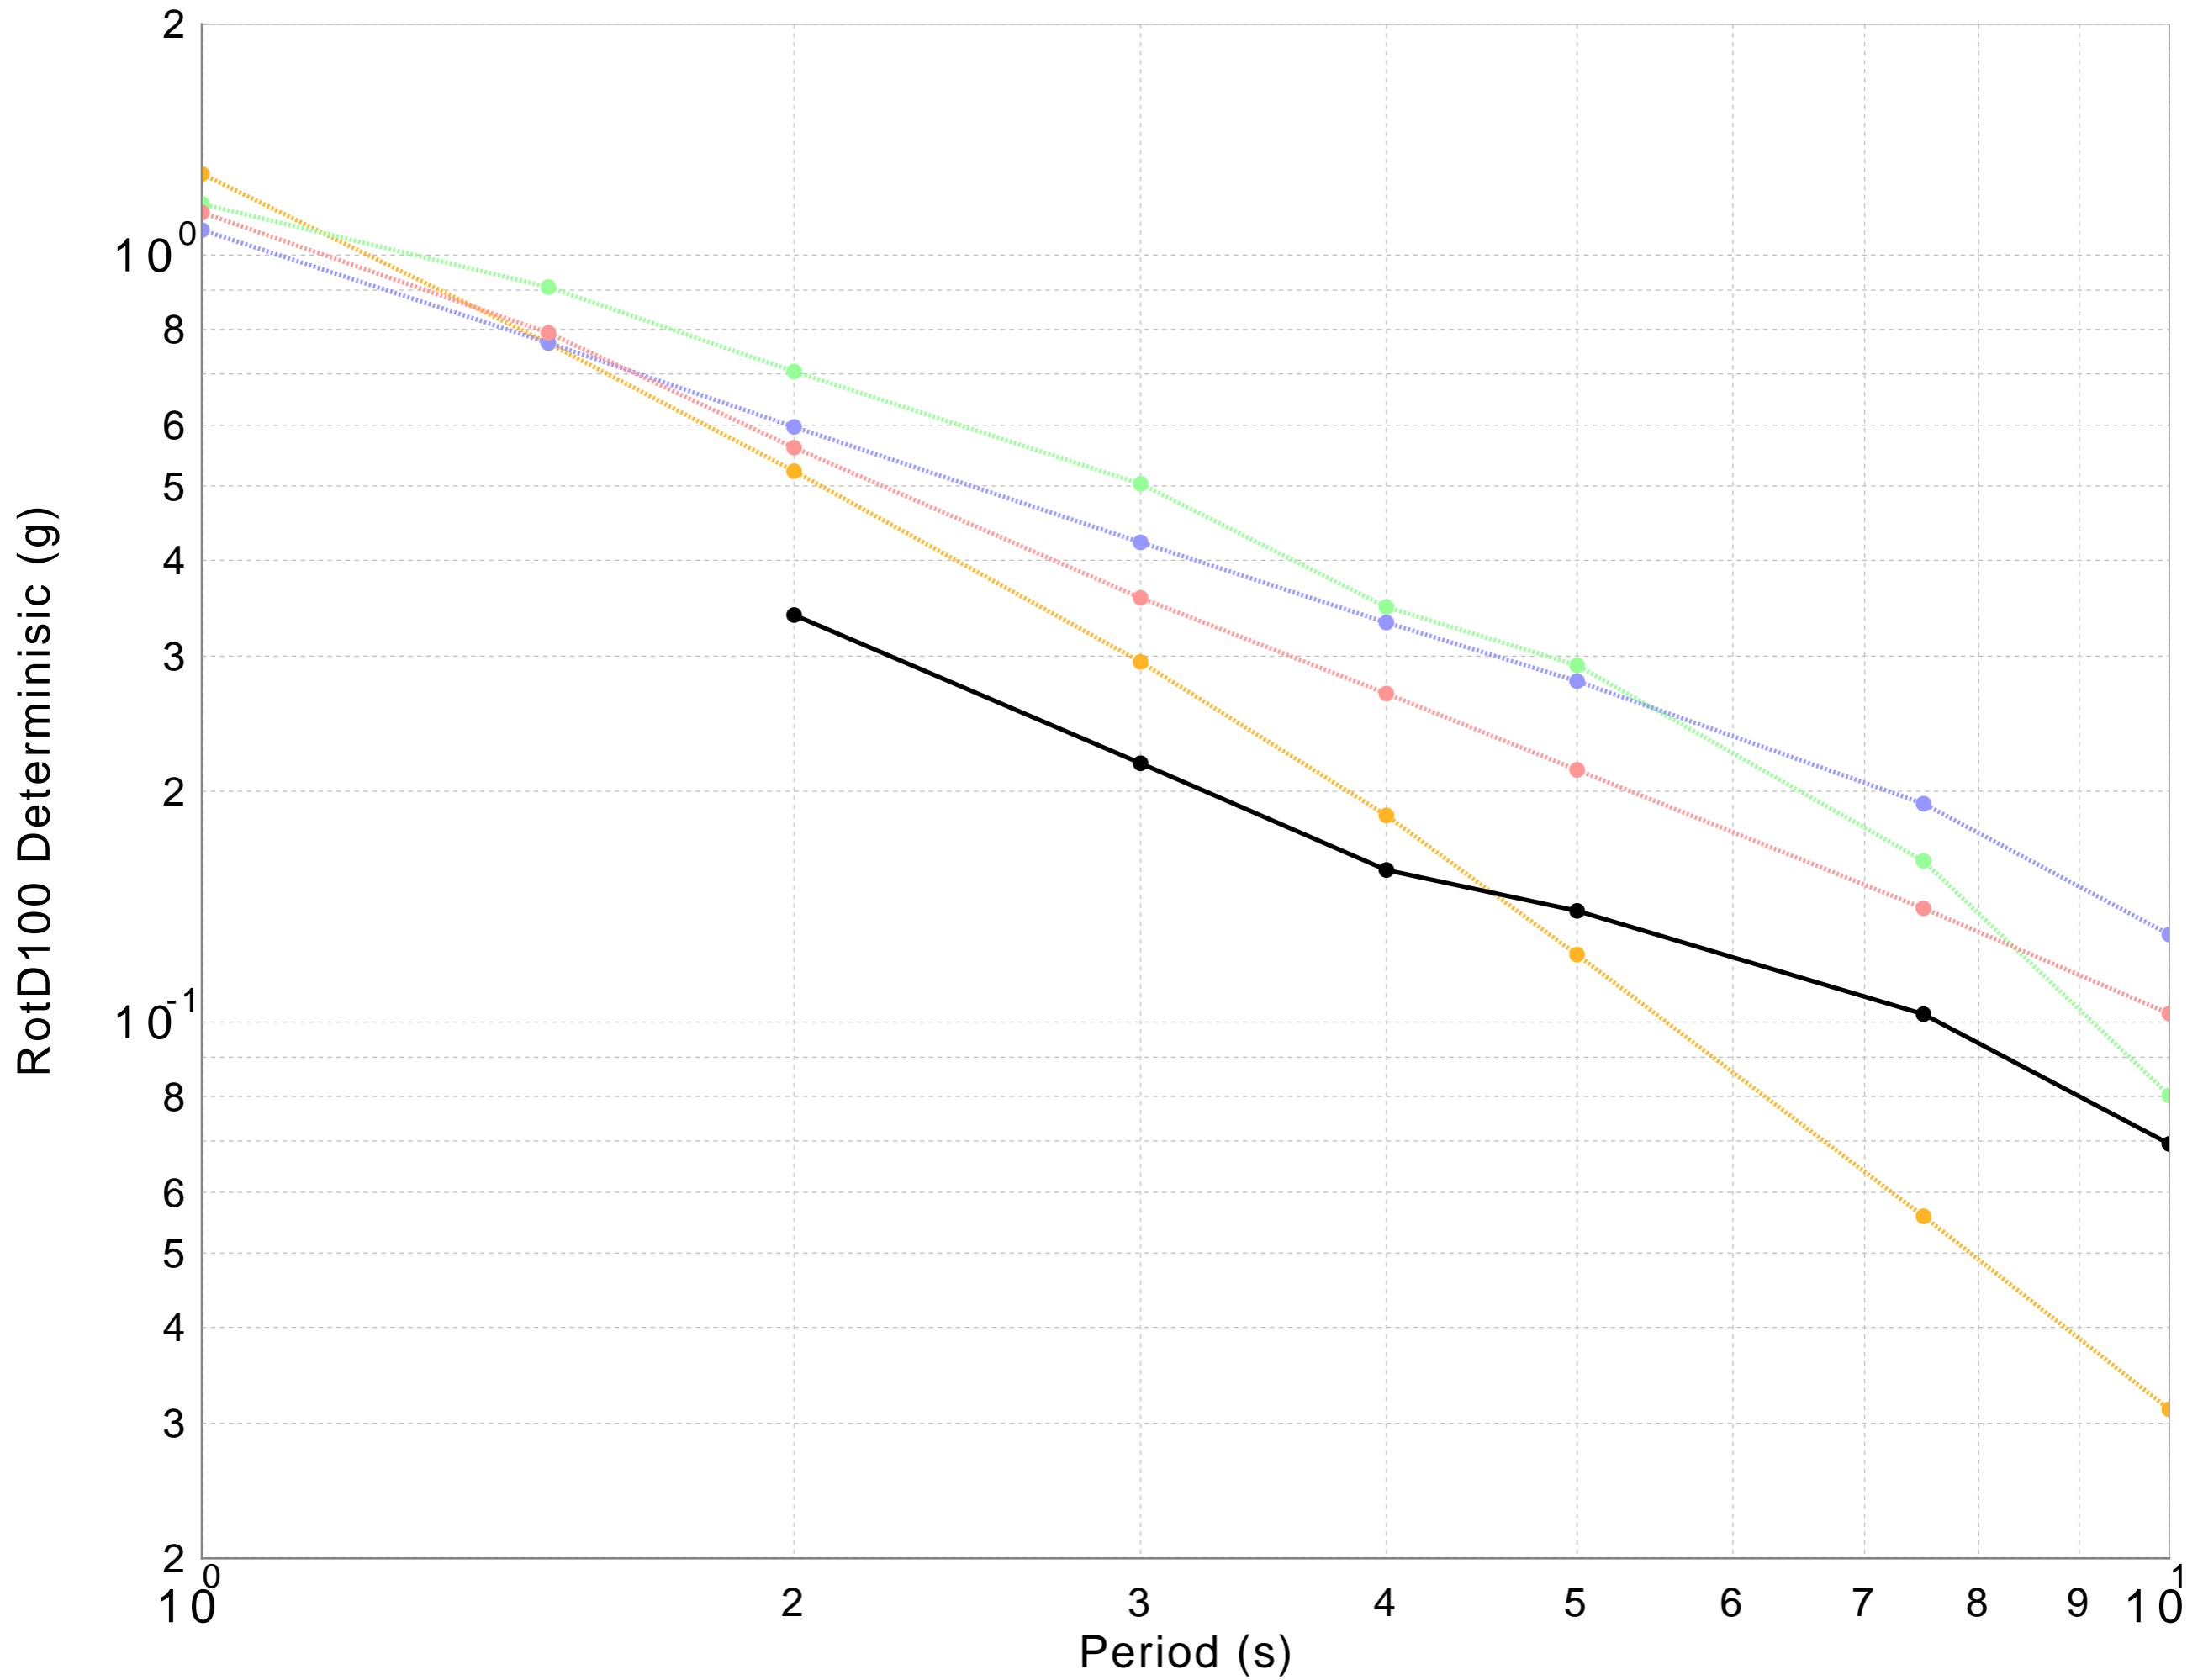

# s644 Spectrum

DATASET #1 (line: Solid, width=2.0; symbol: Filled Circles, width=4.0; color: 0,0,0)

CyberShake Deterministic

DATASET #2 (line: Dotted, width=2.0; symbol: Filled Circles, width=4.0; color: 255,150,150)

ASK2014 Deterministic

DATASET #3 (line: Dotted, width=2.0; symbol: Filled Circles, width=4.0; color: 150,150,255)

BSSA2014 Deterministic

DATASET #4 (line: Dotted, width=2.0; symbol: Filled Circles, width=4.0; color: 150,255,150)

CB2014 Deterministic

DATASET #5 (line: Dotted, width=2.0; symbol: Filled Circles, width=4.0; color: 255,180,35)

CY2014 Deterministic