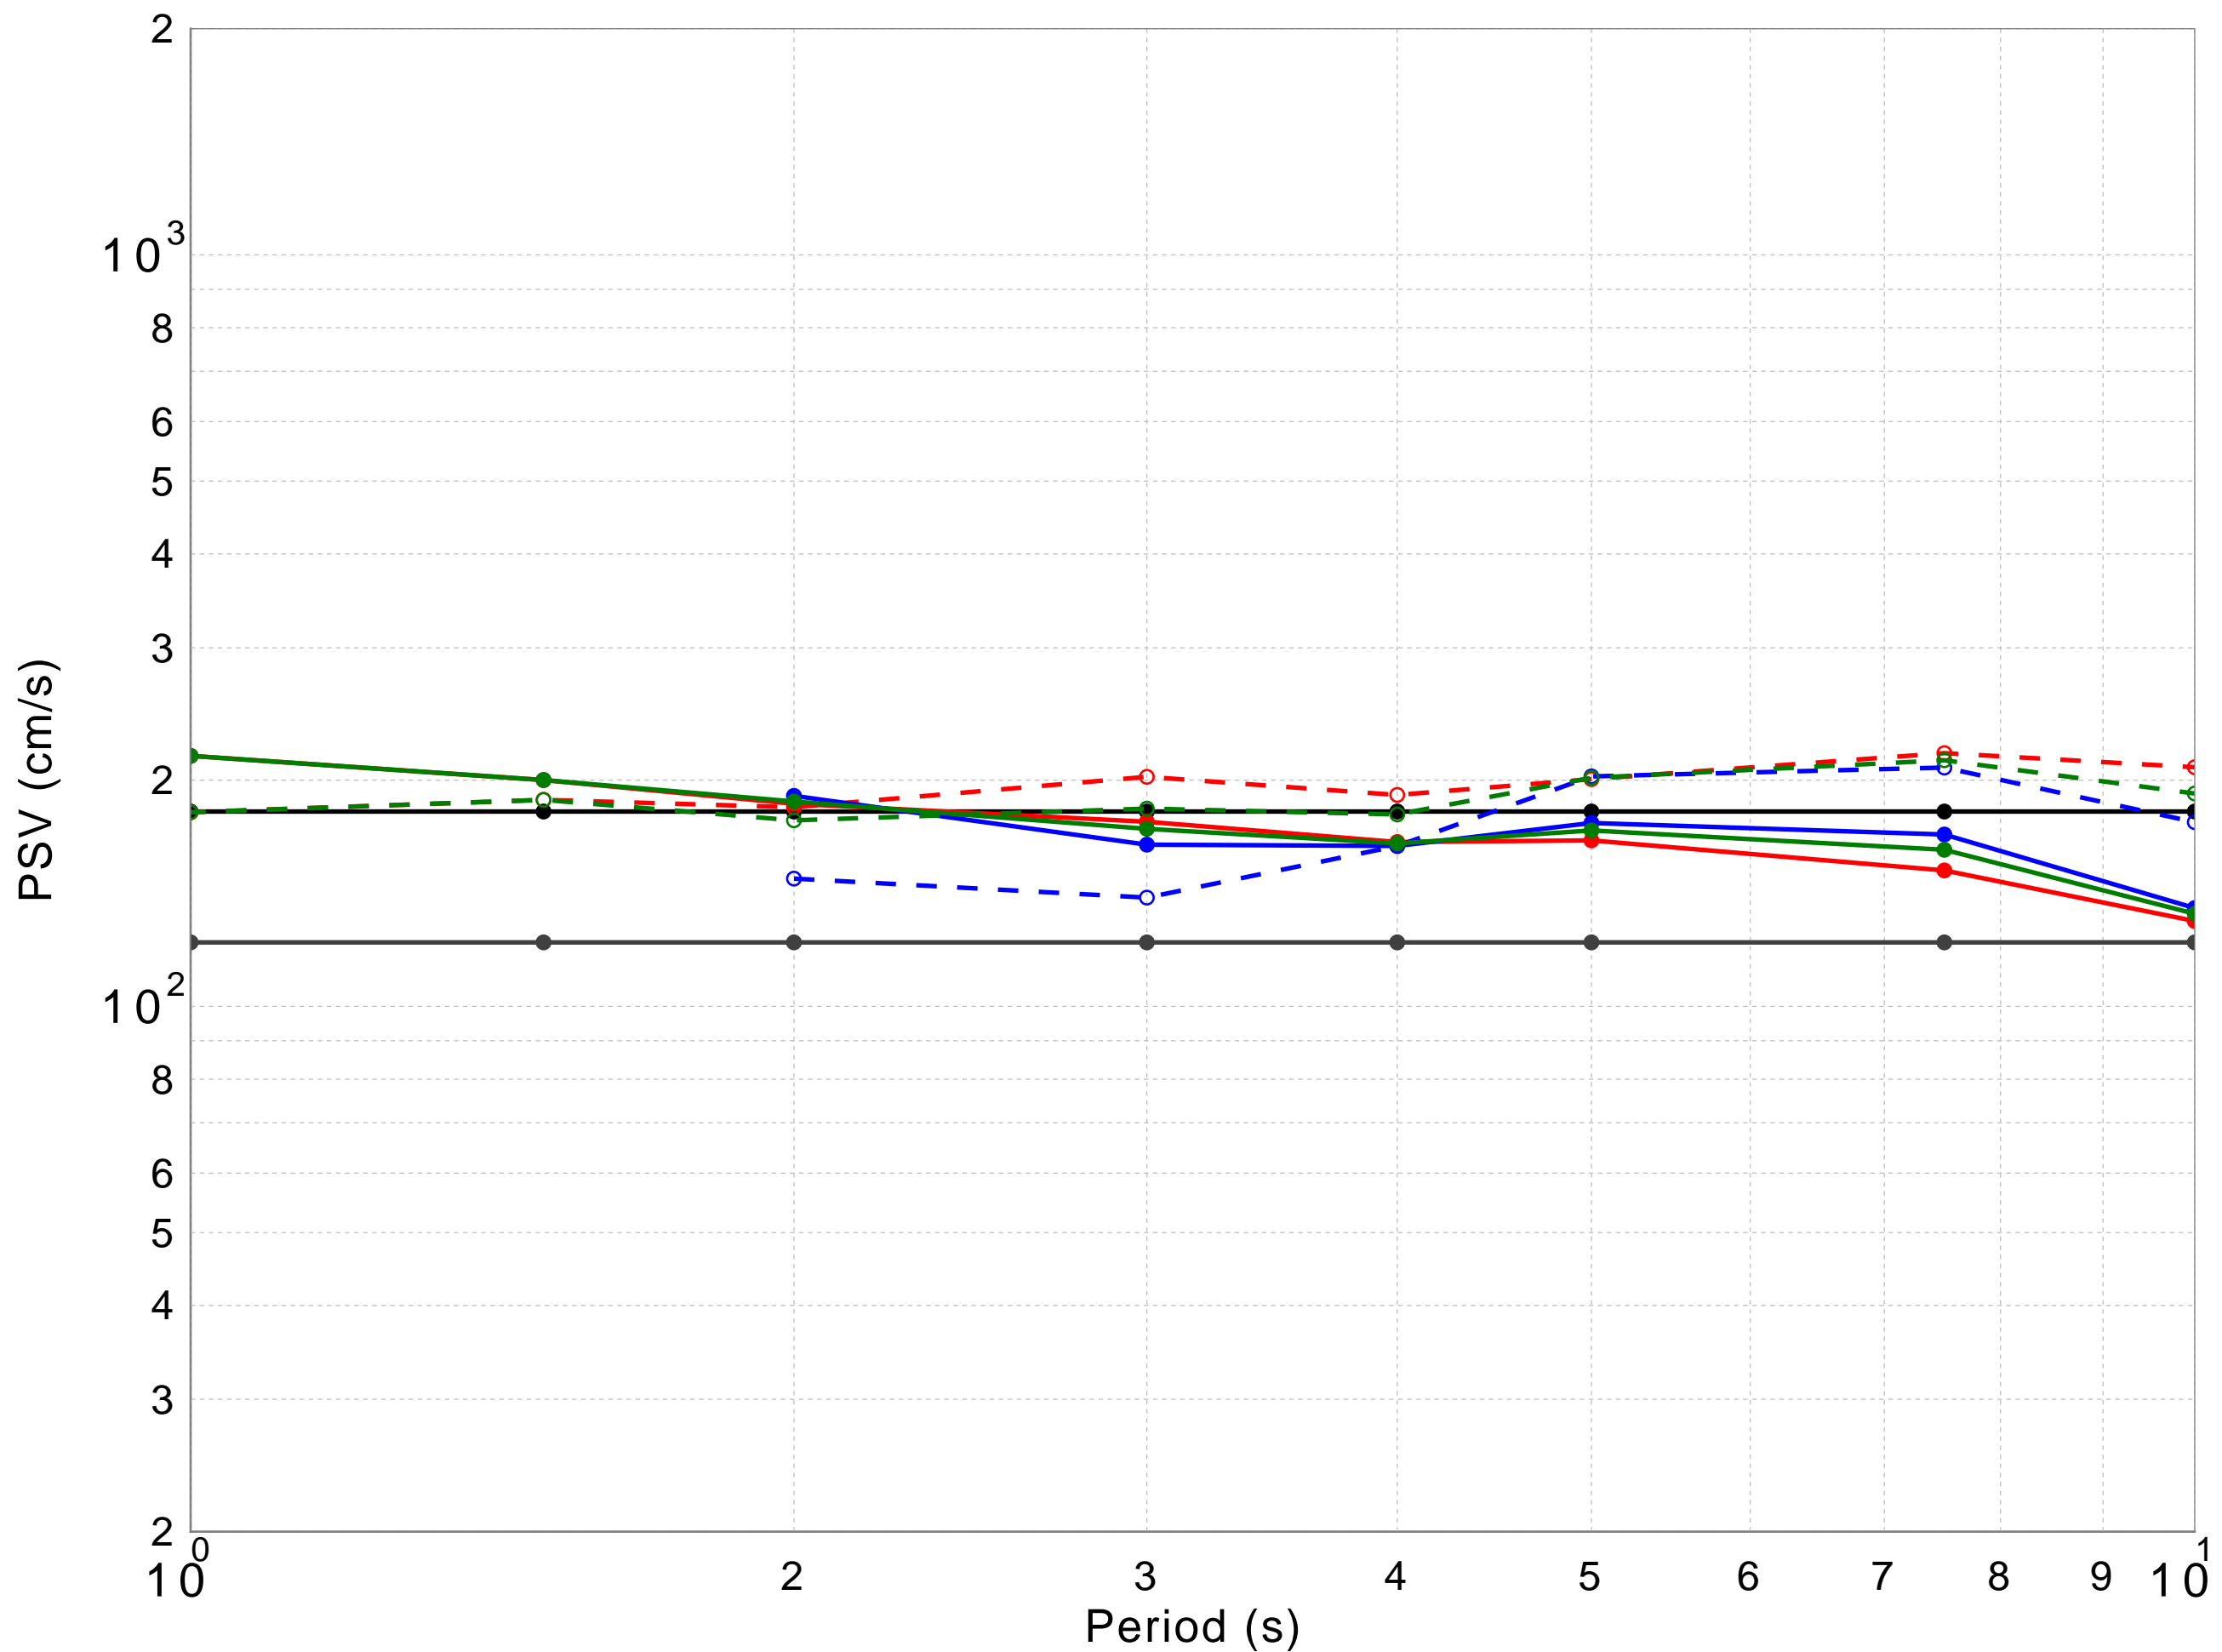

s605

● ASCE 7-10 Det Lower Limit ● ASCE 7-16 MCER ● GMPE Prob ○ GMPE Det ● CyberShake Prob ○ CyberShake Det ● Avg. Prob ○ Avg. Det

DATASET #1 (line: Solid, width=2.0; symbol: Filled Circles, width=4.0; color: 64,64,64)

ASCE 7-10 Det Lower Limit

DATASET #2 (line: Solid, width=2.0; symbol: Filled Circles, width=4.0; color: 0,0,0)

ASCE 7-16 MCEr

DATASET #3 (line: Solid, width=2.0; symbol: Filled Circles, width=4.0; color: 255,0,0)

GMPE Prob

DATASET #4 (line: Dashed, width=2.0; symbol: Circles, width=4.0; color: 255,0,0)

GMPE Det

DATASET #5 (line: Solid, width=2.0; symbol: Filled Circles, width=4.0; color: 0,0,255)

CyberShake Prob

DATASET #6 (line: Dashed, width=2.0; symbol: Circles, width=4.0; color: 0,0,255)

CyberShake Det

DATASET #7 (line: Solid, width=2.0; symbol: Filled Circles, width=4.0; color: 0,124,0)

Avg. Prob

DATASET #8 (line: Dashed, width=2.0; symbol: Circles, width=4.0; color: 0,124,0)

Avg. Det