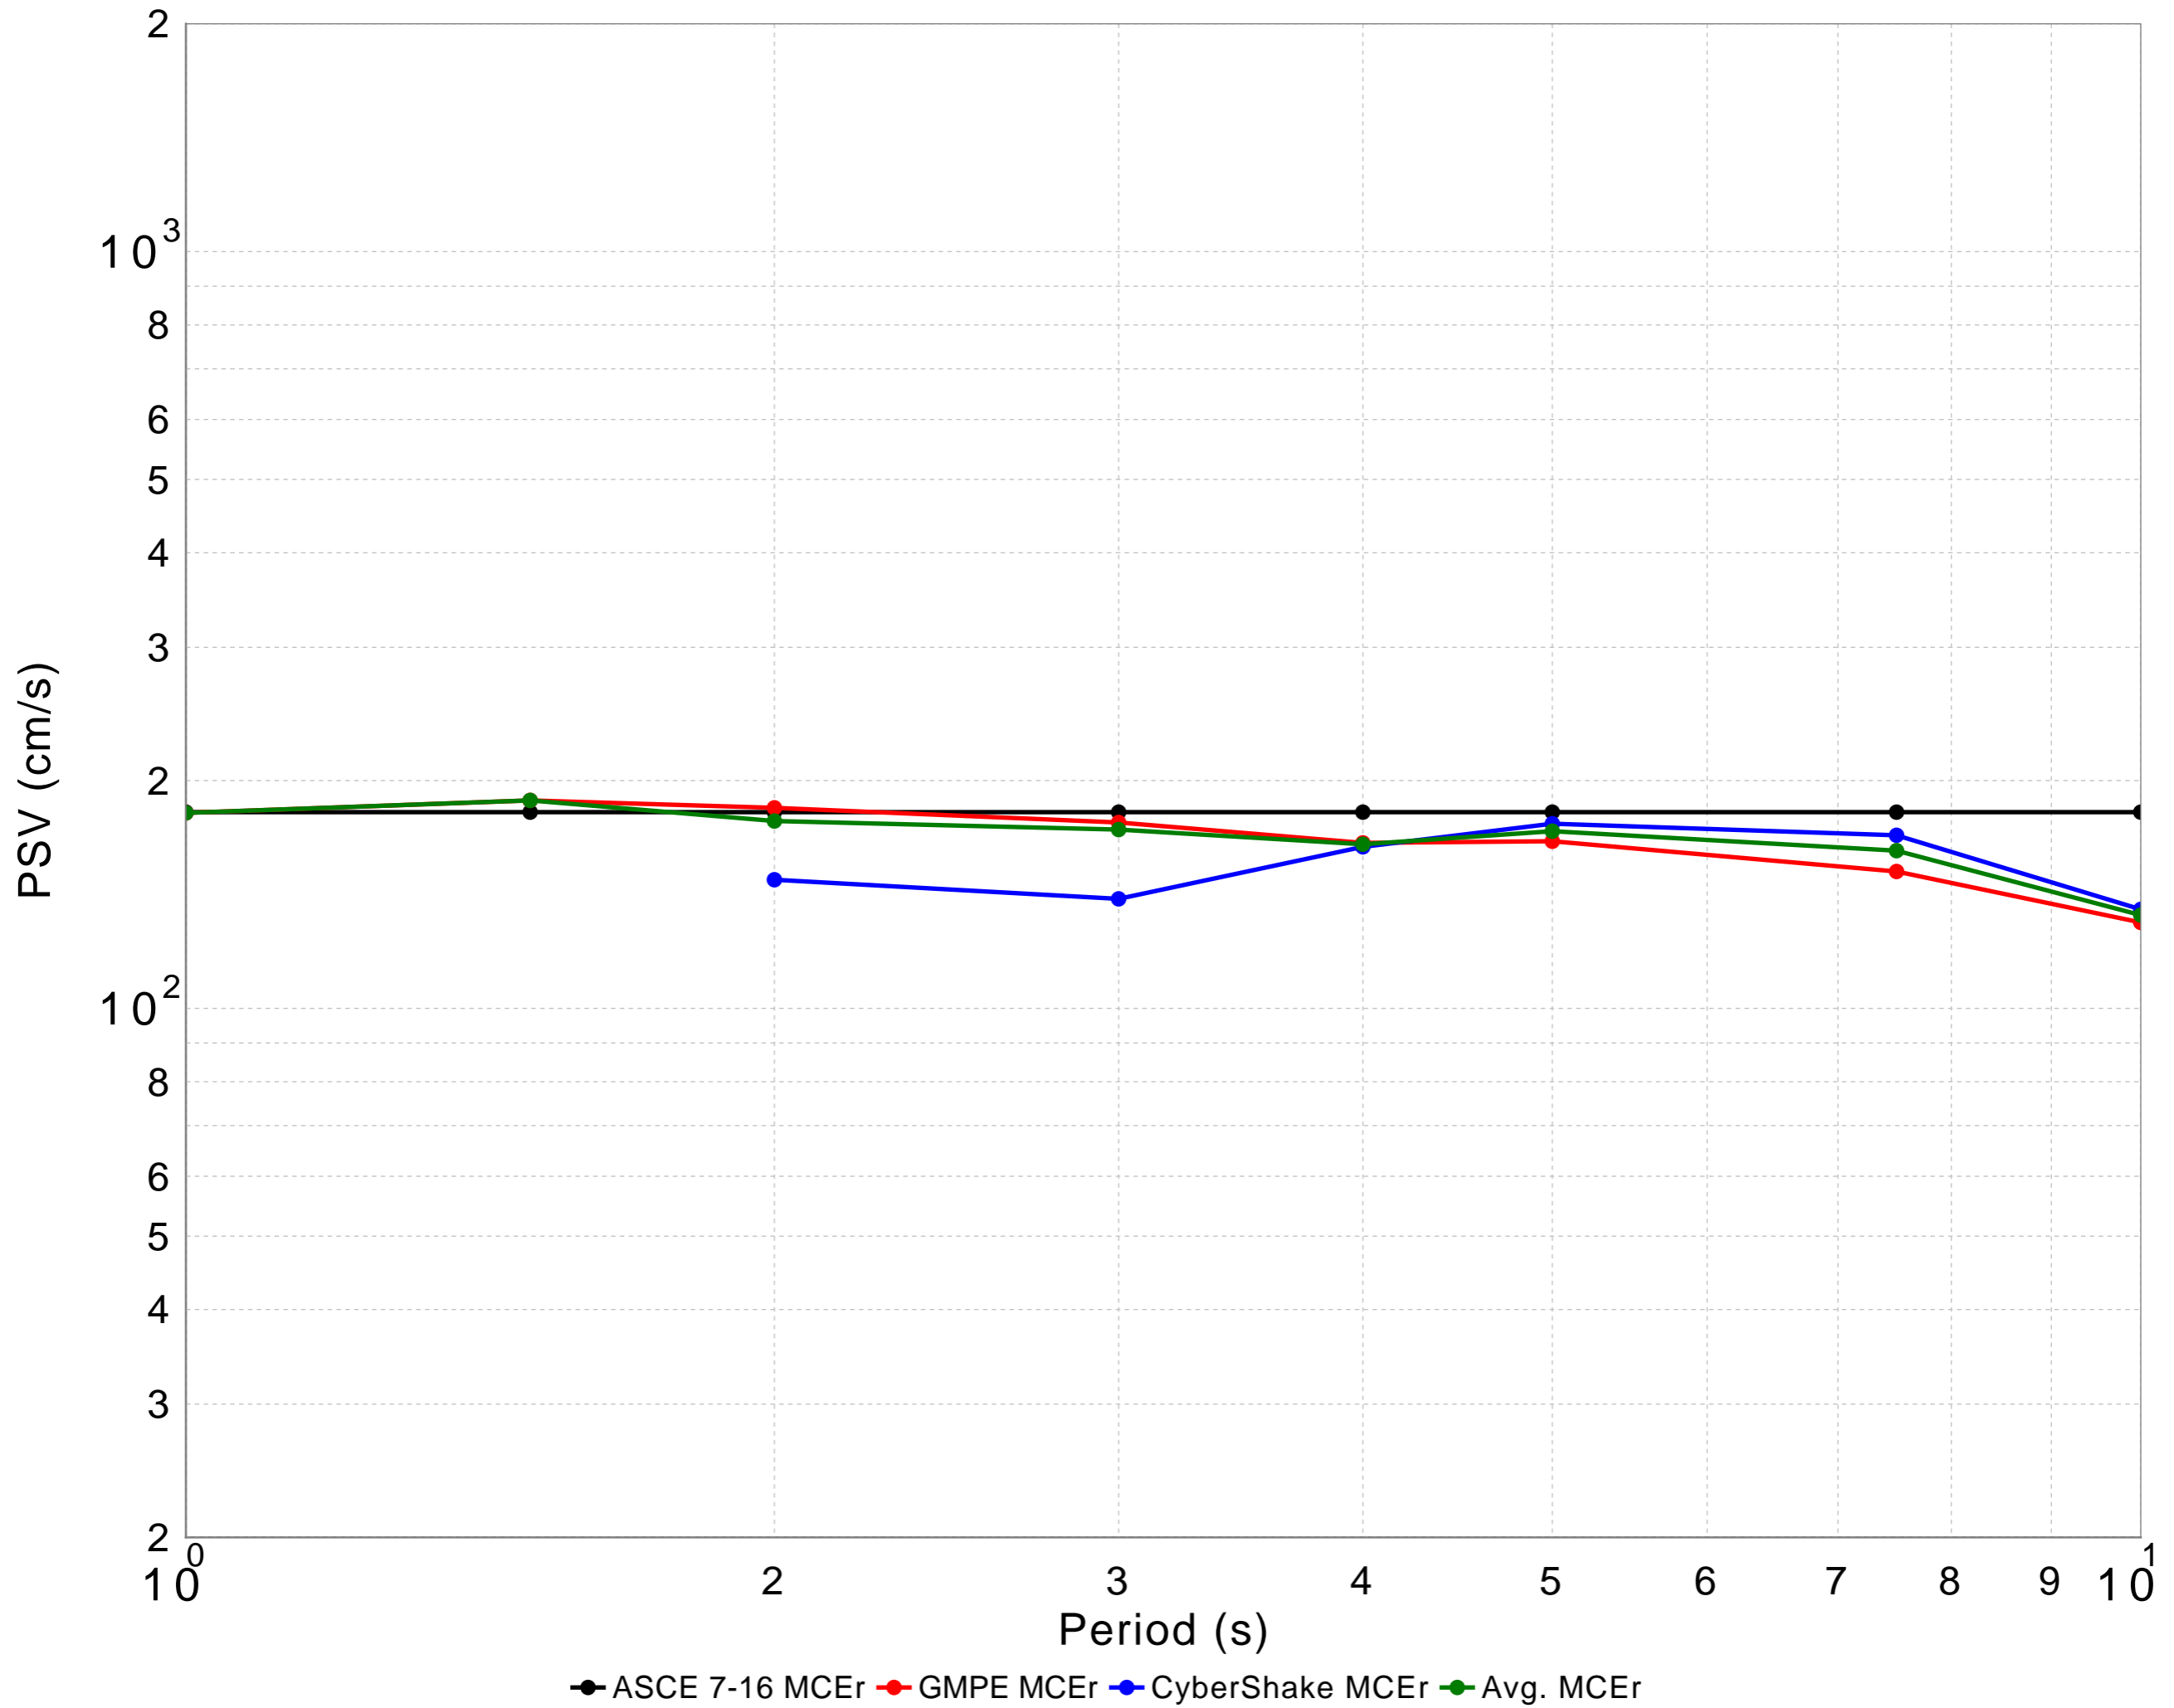

s605 MCER

DATASET #1 (line: Solid, width=2.0; symbol: Filled Circles, width=4.0; color: 0,0,0)

ASCE 7-16 MCEr

DATASET #2 (line: Solid, width=2.0; symbol: Filled Circles, width=4.0; color: 255,0,0)

GMPE MCEr

DATASET #3 (line: Solid, width=2.0; symbol: Filled Circles, width=4.0; color: 0,0,255)

CyberShake MCEr

DATASET #4 (line: Solid, width=2.0; symbol: Filled Circles, width=4.0; color: 0,124,0)

Avg. MCEr