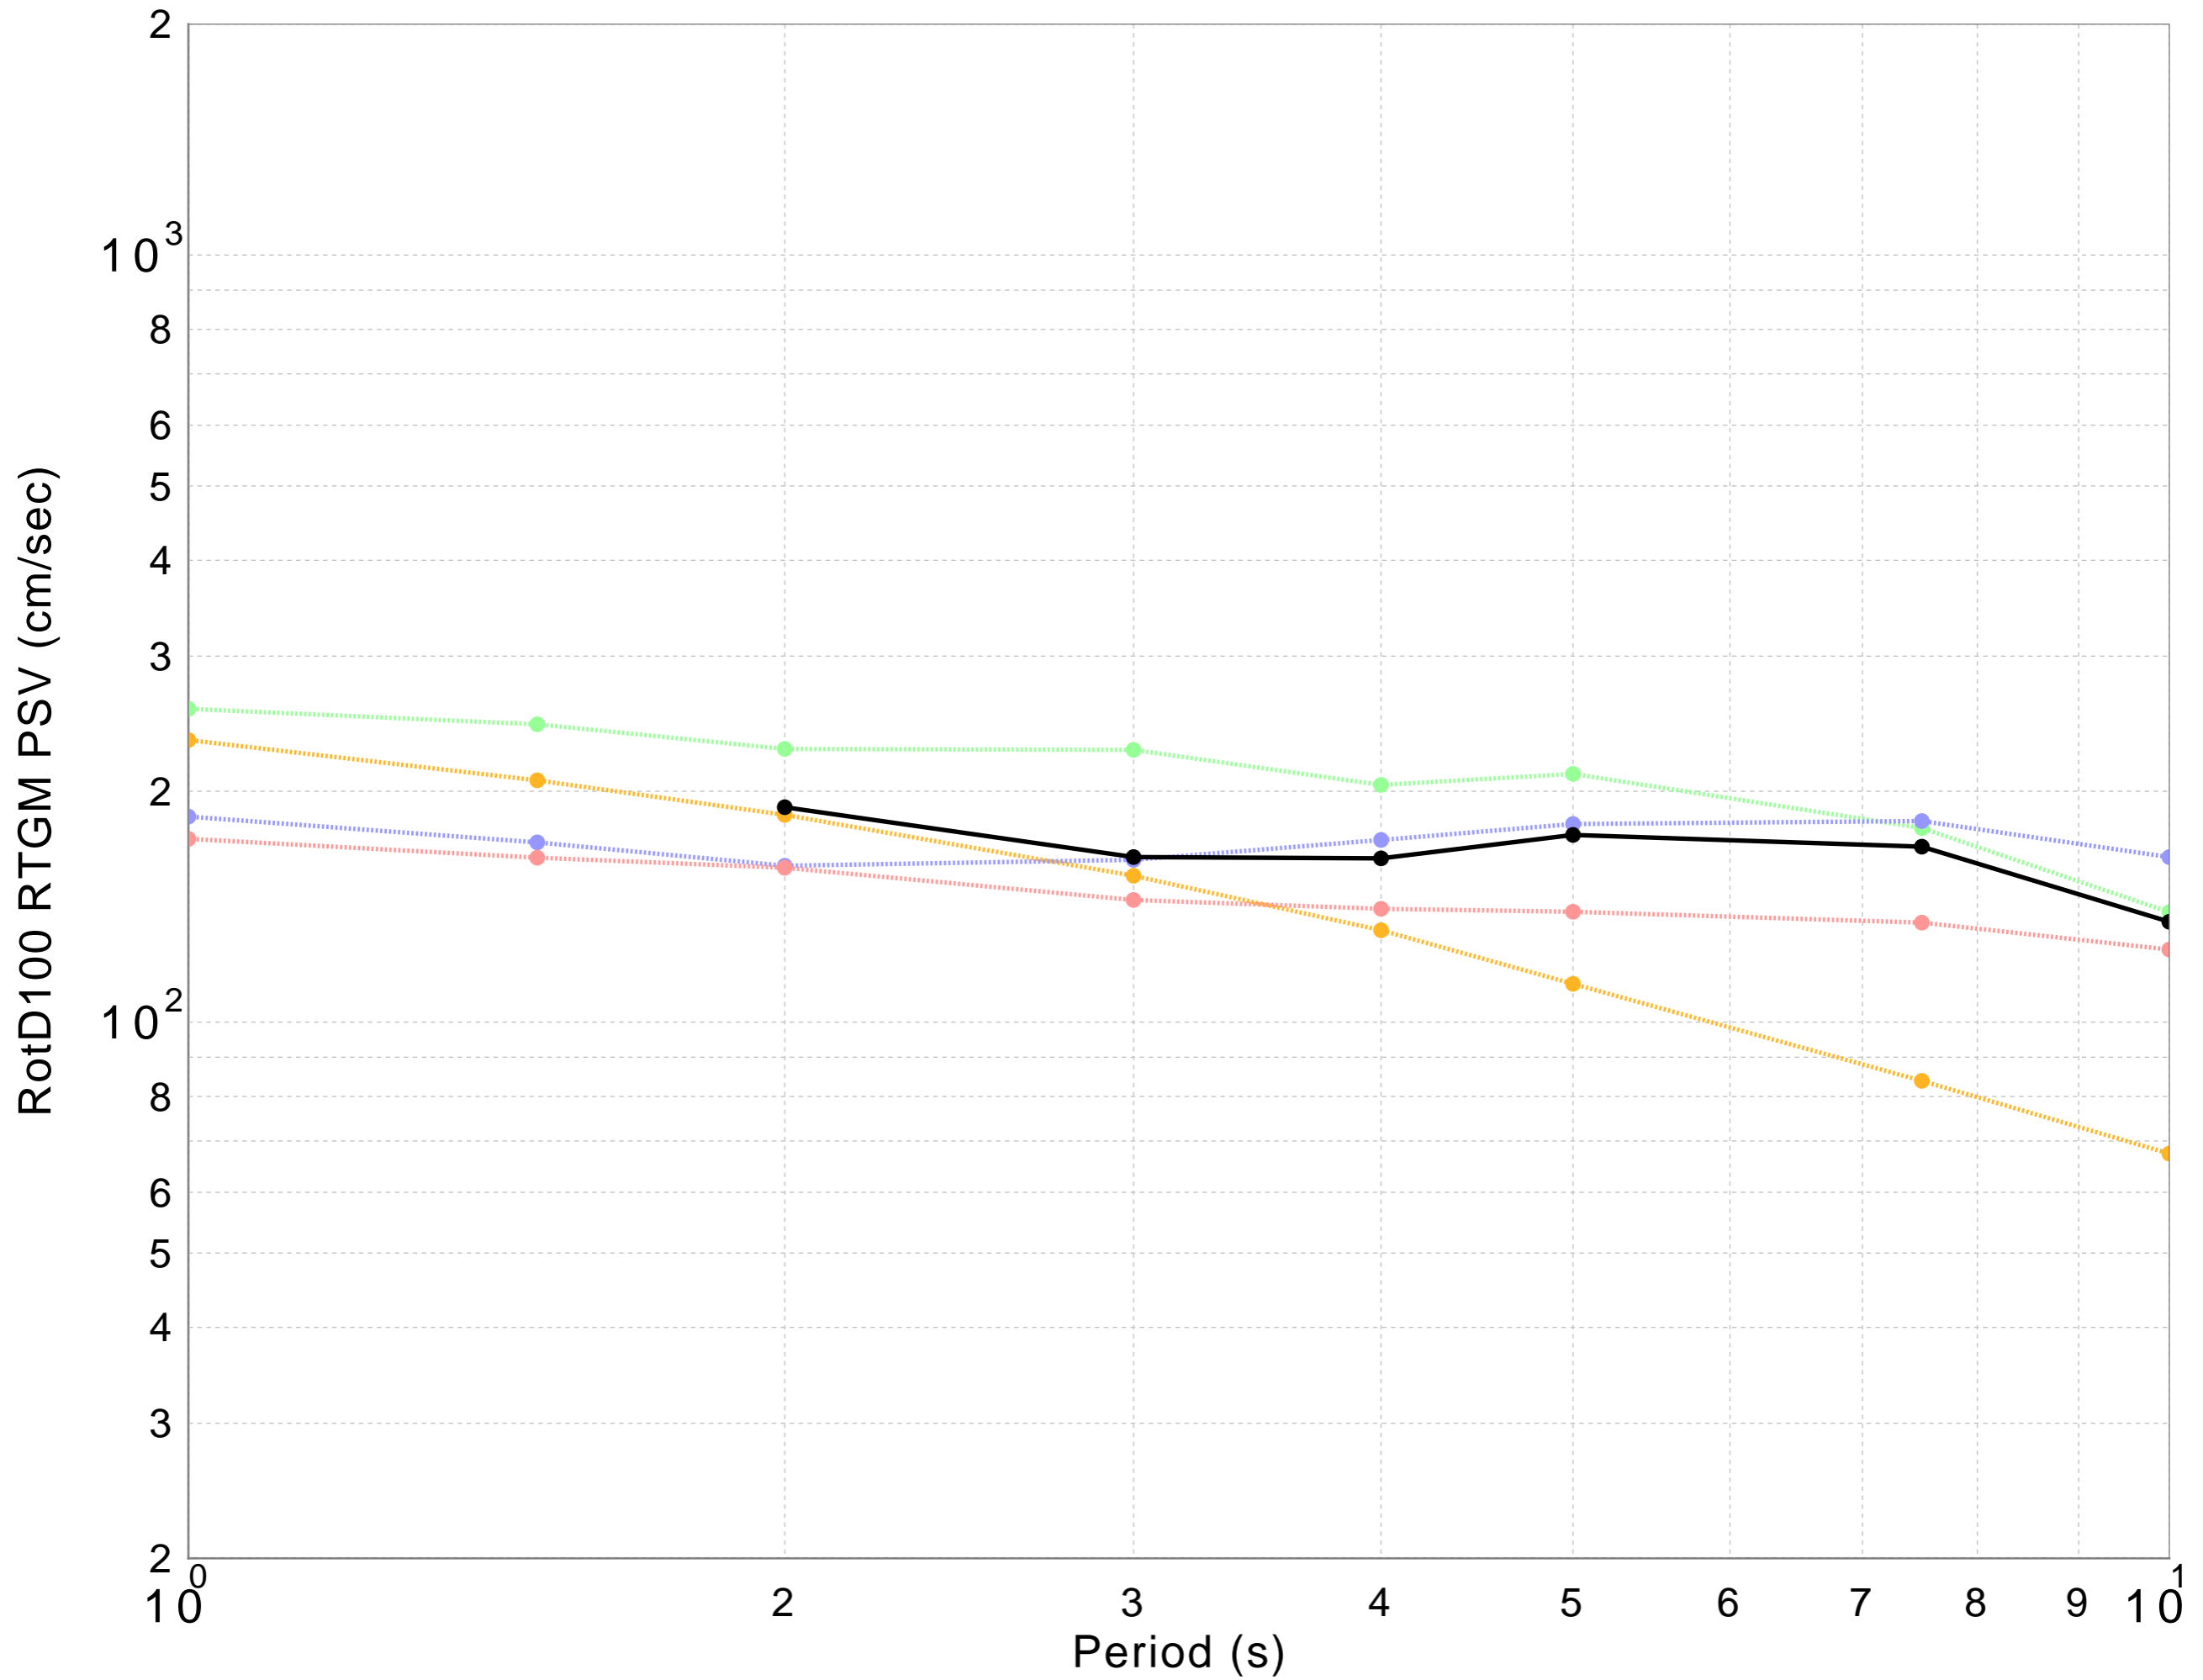

s605 Spectrum

● CyberShake Probabilistic ● ASK2014 Probabilistic ● BSSA2014 Probabilistic ● CB2014 Probabilistic ● CY2014 Probabilistic

DATASET #1 (line: Solid, width=2.0; symbol: Filled Circles, width=4.0; color: 0,0,0)

CyberShake Probabilistic

DATASET #2 (line: Dotted, width=2.0; symbol: Filled Circles, width=4.0; color: 255,150,150)

ASK2014 Probabilistic

DATASET #3 (line: Dotted, width=2.0; symbol: Filled Circles, width=4.0; color: 150,150,255)

BSSA2014 Probabilistic

DATASET #4 (line: Dotted, width=2.0; symbol: Filled Circles, width=4.0; color: 150,255,150)

CB2014 Probabilistic

DATASET #5 (line: Dotted, width=2.0; symbol: Filled Circles, width=4.0; color: 255,180,35)