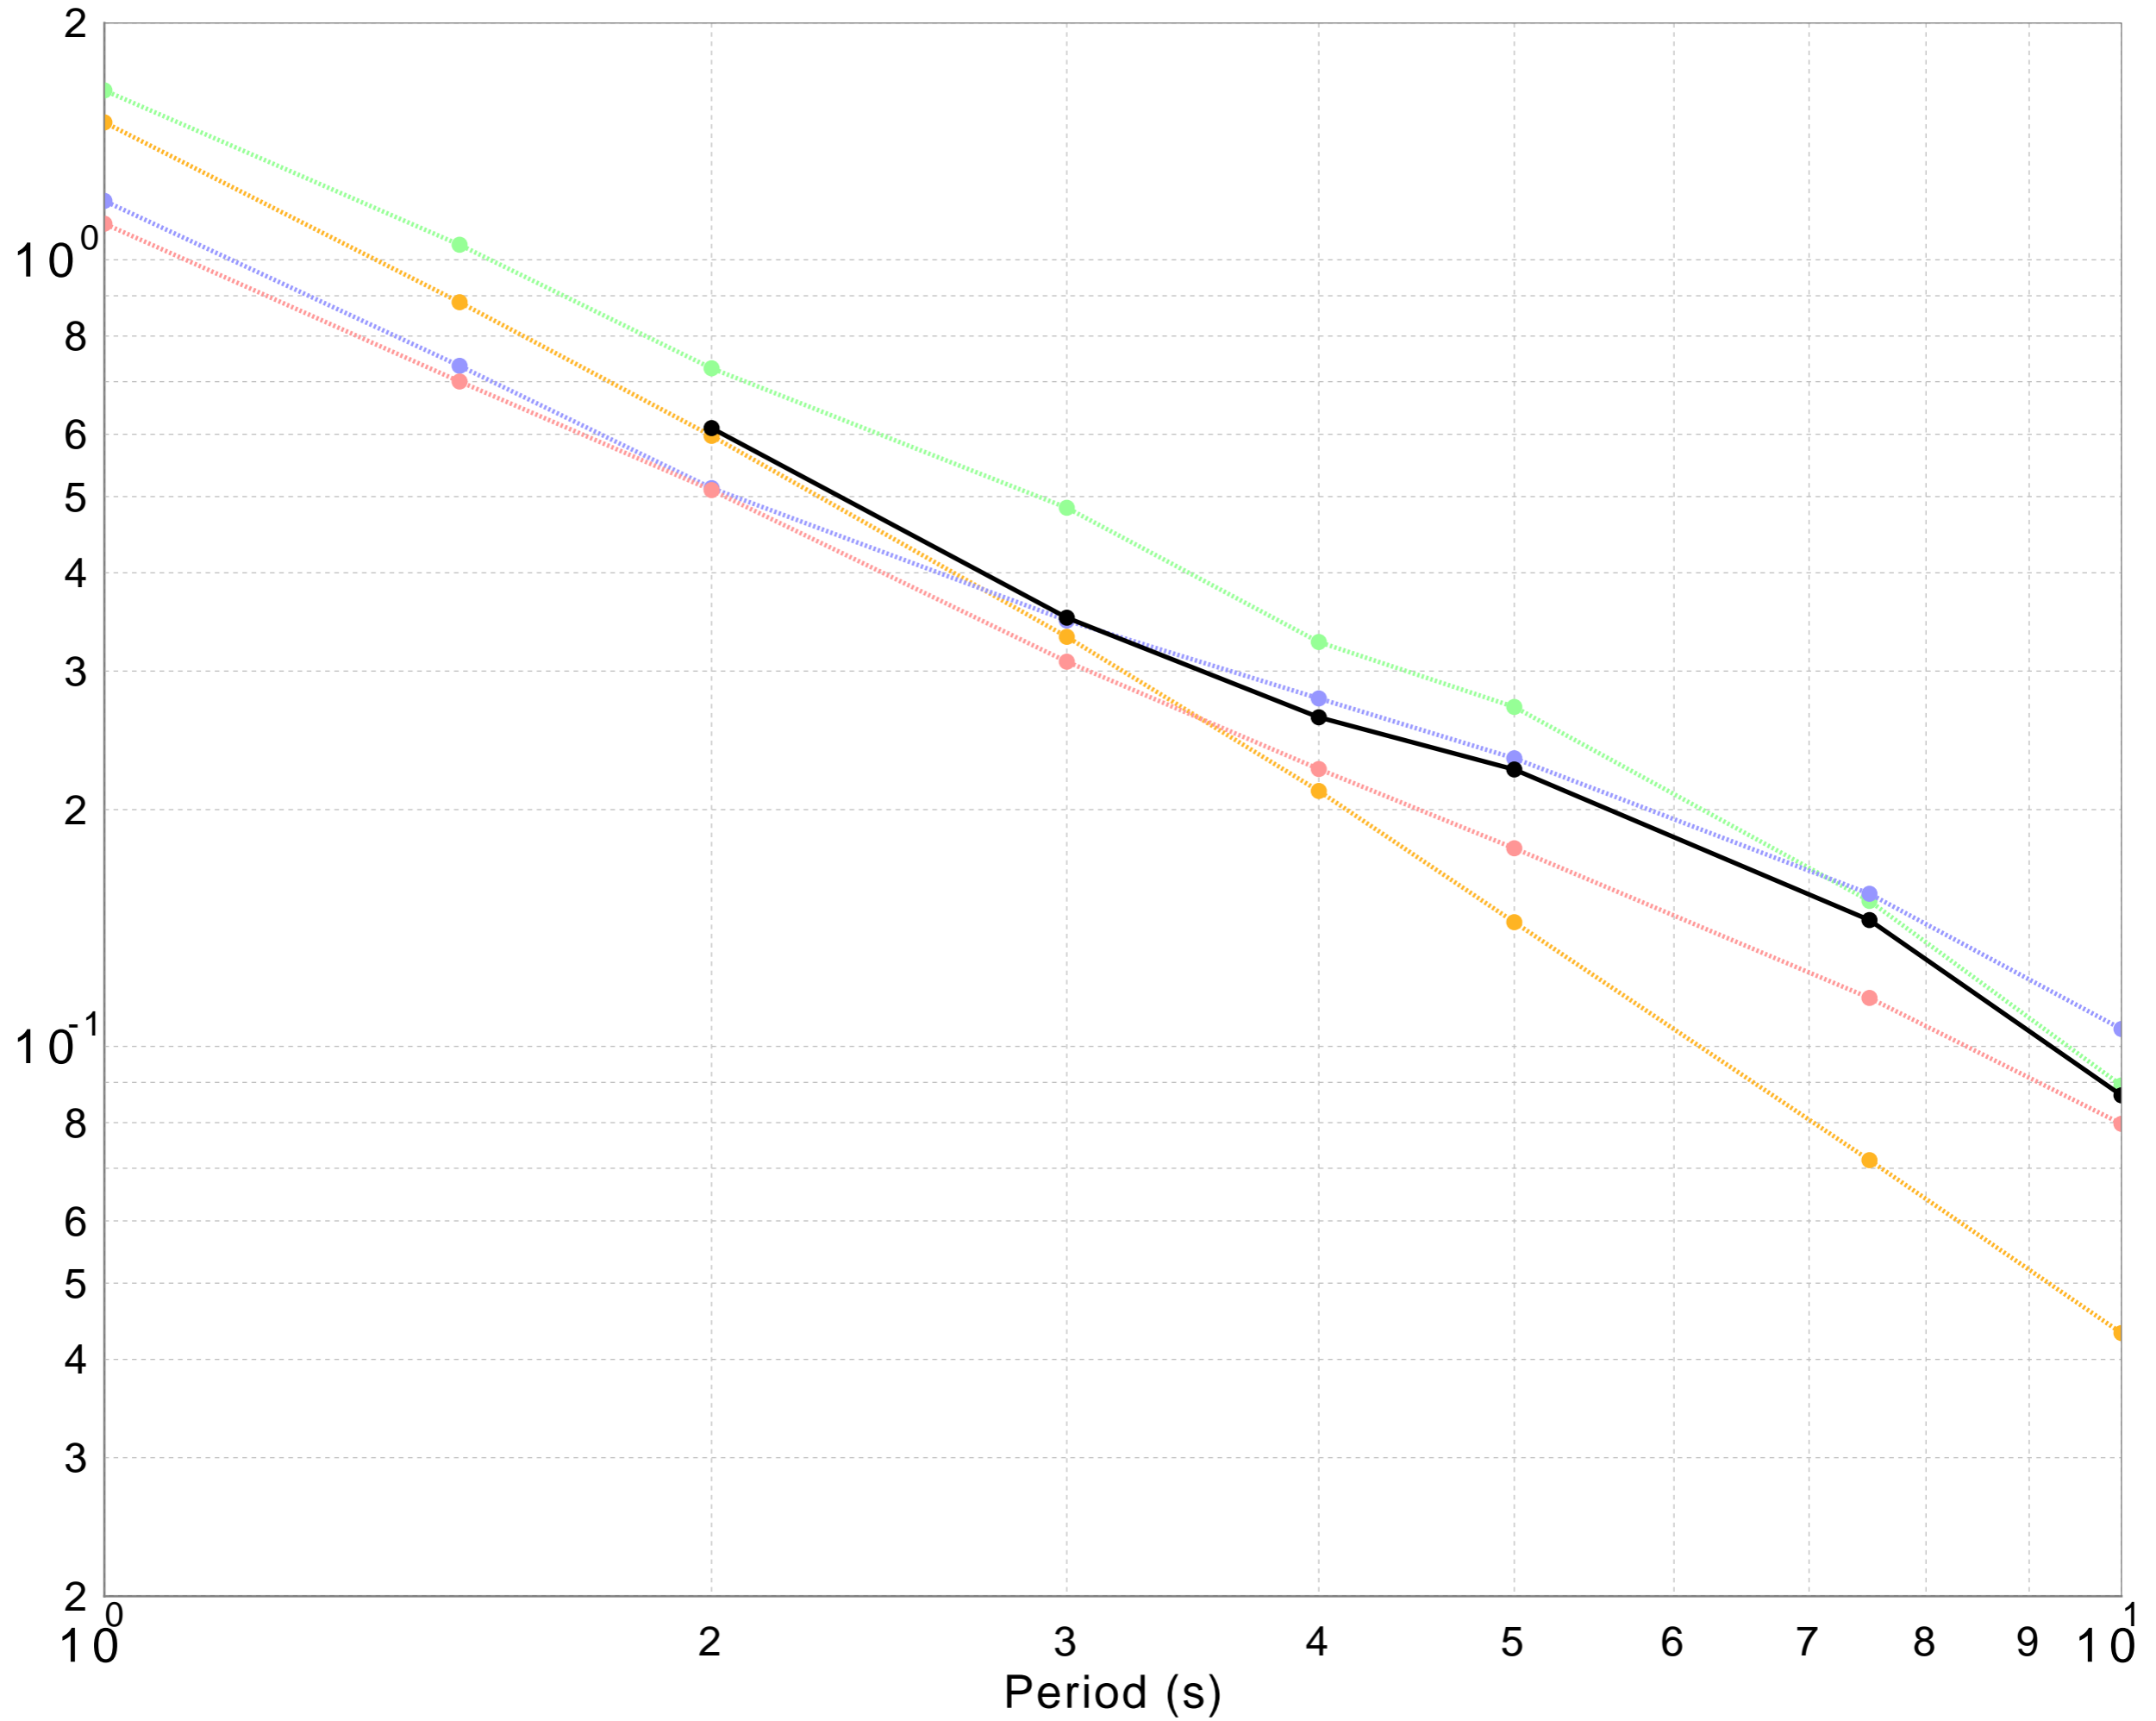

s605 Spectrum

● CyberShake Probabilistic ● ASK2014 Probabilistic ● BSSA2014 Probabilistic ● CB2014 Probabilistic ● CY2014 Probabilistic

DATASET #1 (line: Solid, width=2.0; symbol: Filled Circles, width=4.0; color: 0,0,0)

CyberShake Probabilistic

DATASET #2 (line: Dotted, width=2.0; symbol: Filled Circles, width=4.0; color: 255,150,150)

ASK2014 Probabilistic

DATASET #3 (line: Dotted, width=2.0; symbol: Filled Circles, width=4.0; color: 150,150,255)

BSSA2014 Probabilistic

DATASET #4 (line: Dotted, width=2.0; symbol: Filled Circles, width=4.0; color: 150,255,150)

CB2014 Probabilistic

DATASET #5 (line: Dotted, width=2.0; symbol: Filled Circles, width=4.0; color: 255,180,35)