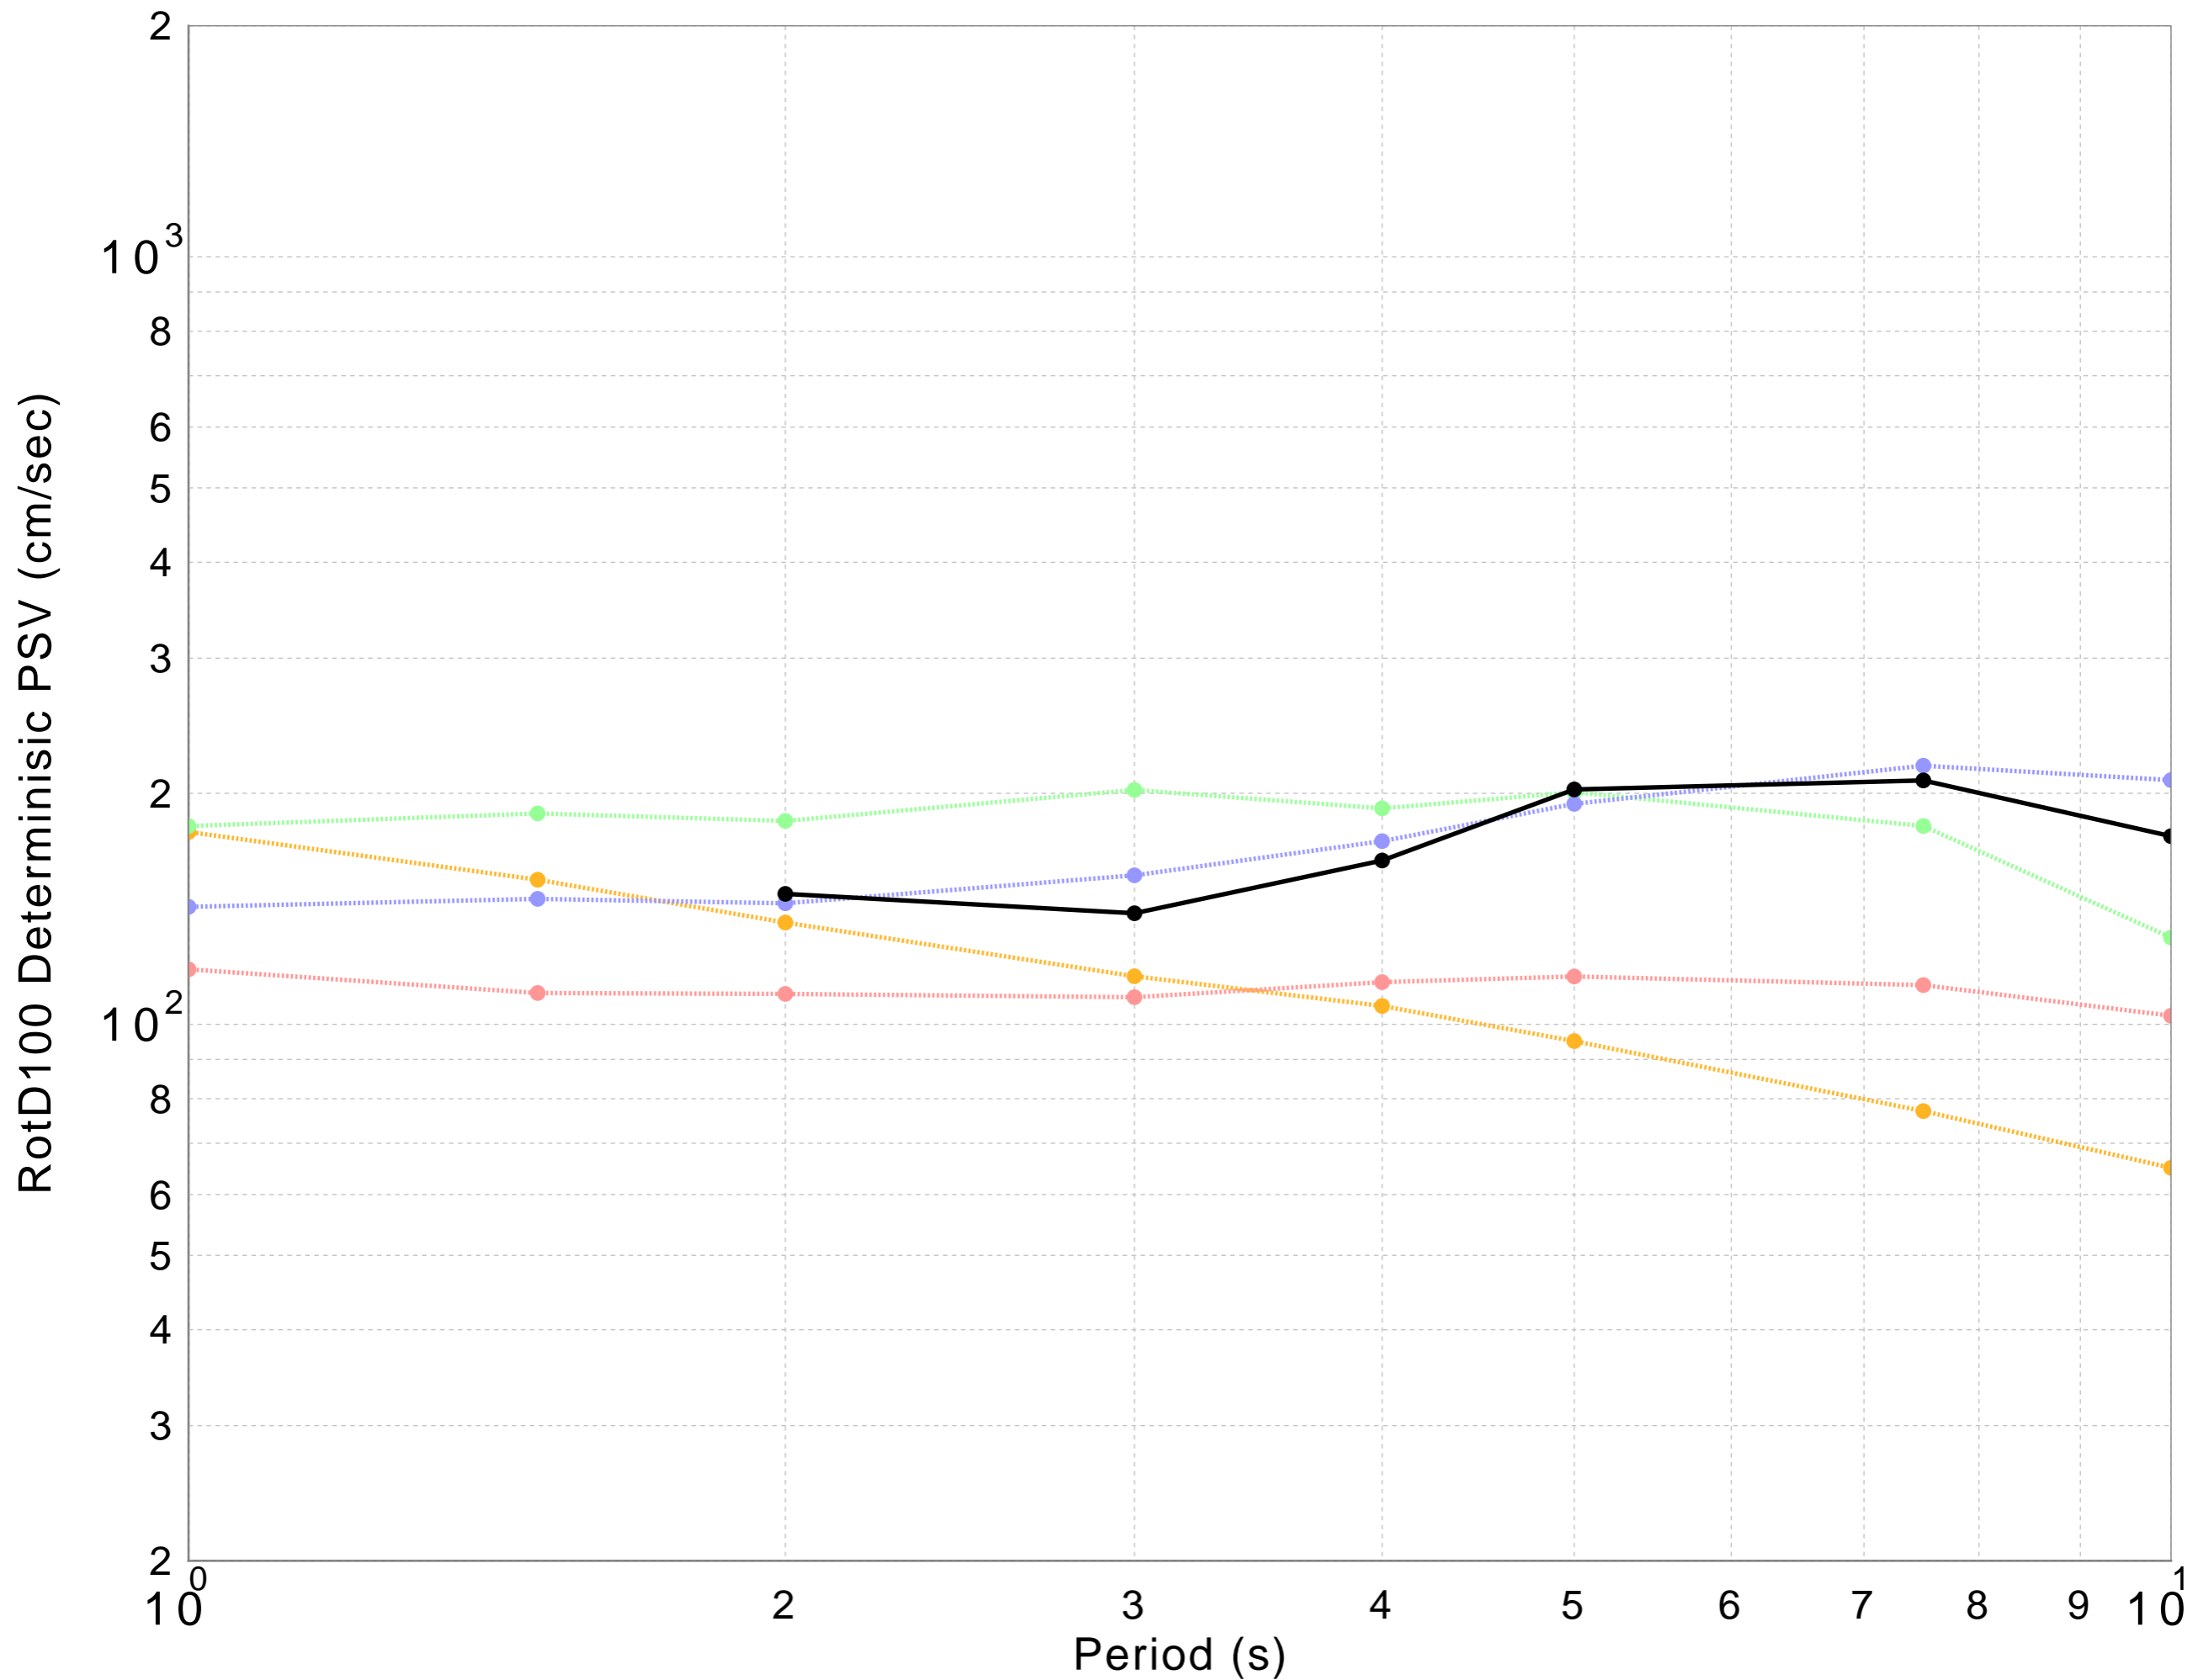

# s605 Spectrum

● CyberShake Deterministic ● ASK2014 Deterministic ● BSSA2014 Deterministic ● CB2014 Deterministic ● CY2014 Deterministic

DATASET #1 (line: Solid, width=2.0; symbol: Filled Circles, width=4.0; color: 0,0,0)

CyberShake Deterministic

DATASET #2 (line: Dotted, width=2.0; symbol: Filled Circles, width=4.0; color: 255,150,150)

ASK2014 Deterministic

DATASET #3 (line: Dotted, width=2.0; symbol: Filled Circles, width=4.0; color: 150,150,255)

BSSA2014 Deterministic

DATASET #4 (line: Dotted, width=2.0; symbol: Filled Circles, width=4.0; color: 150,255,150)

CB2014 Deterministic

DATASET #5 (line: Dotted, width=2.0; symbol: Filled Circles, width=4.0; color: 255,180,35)