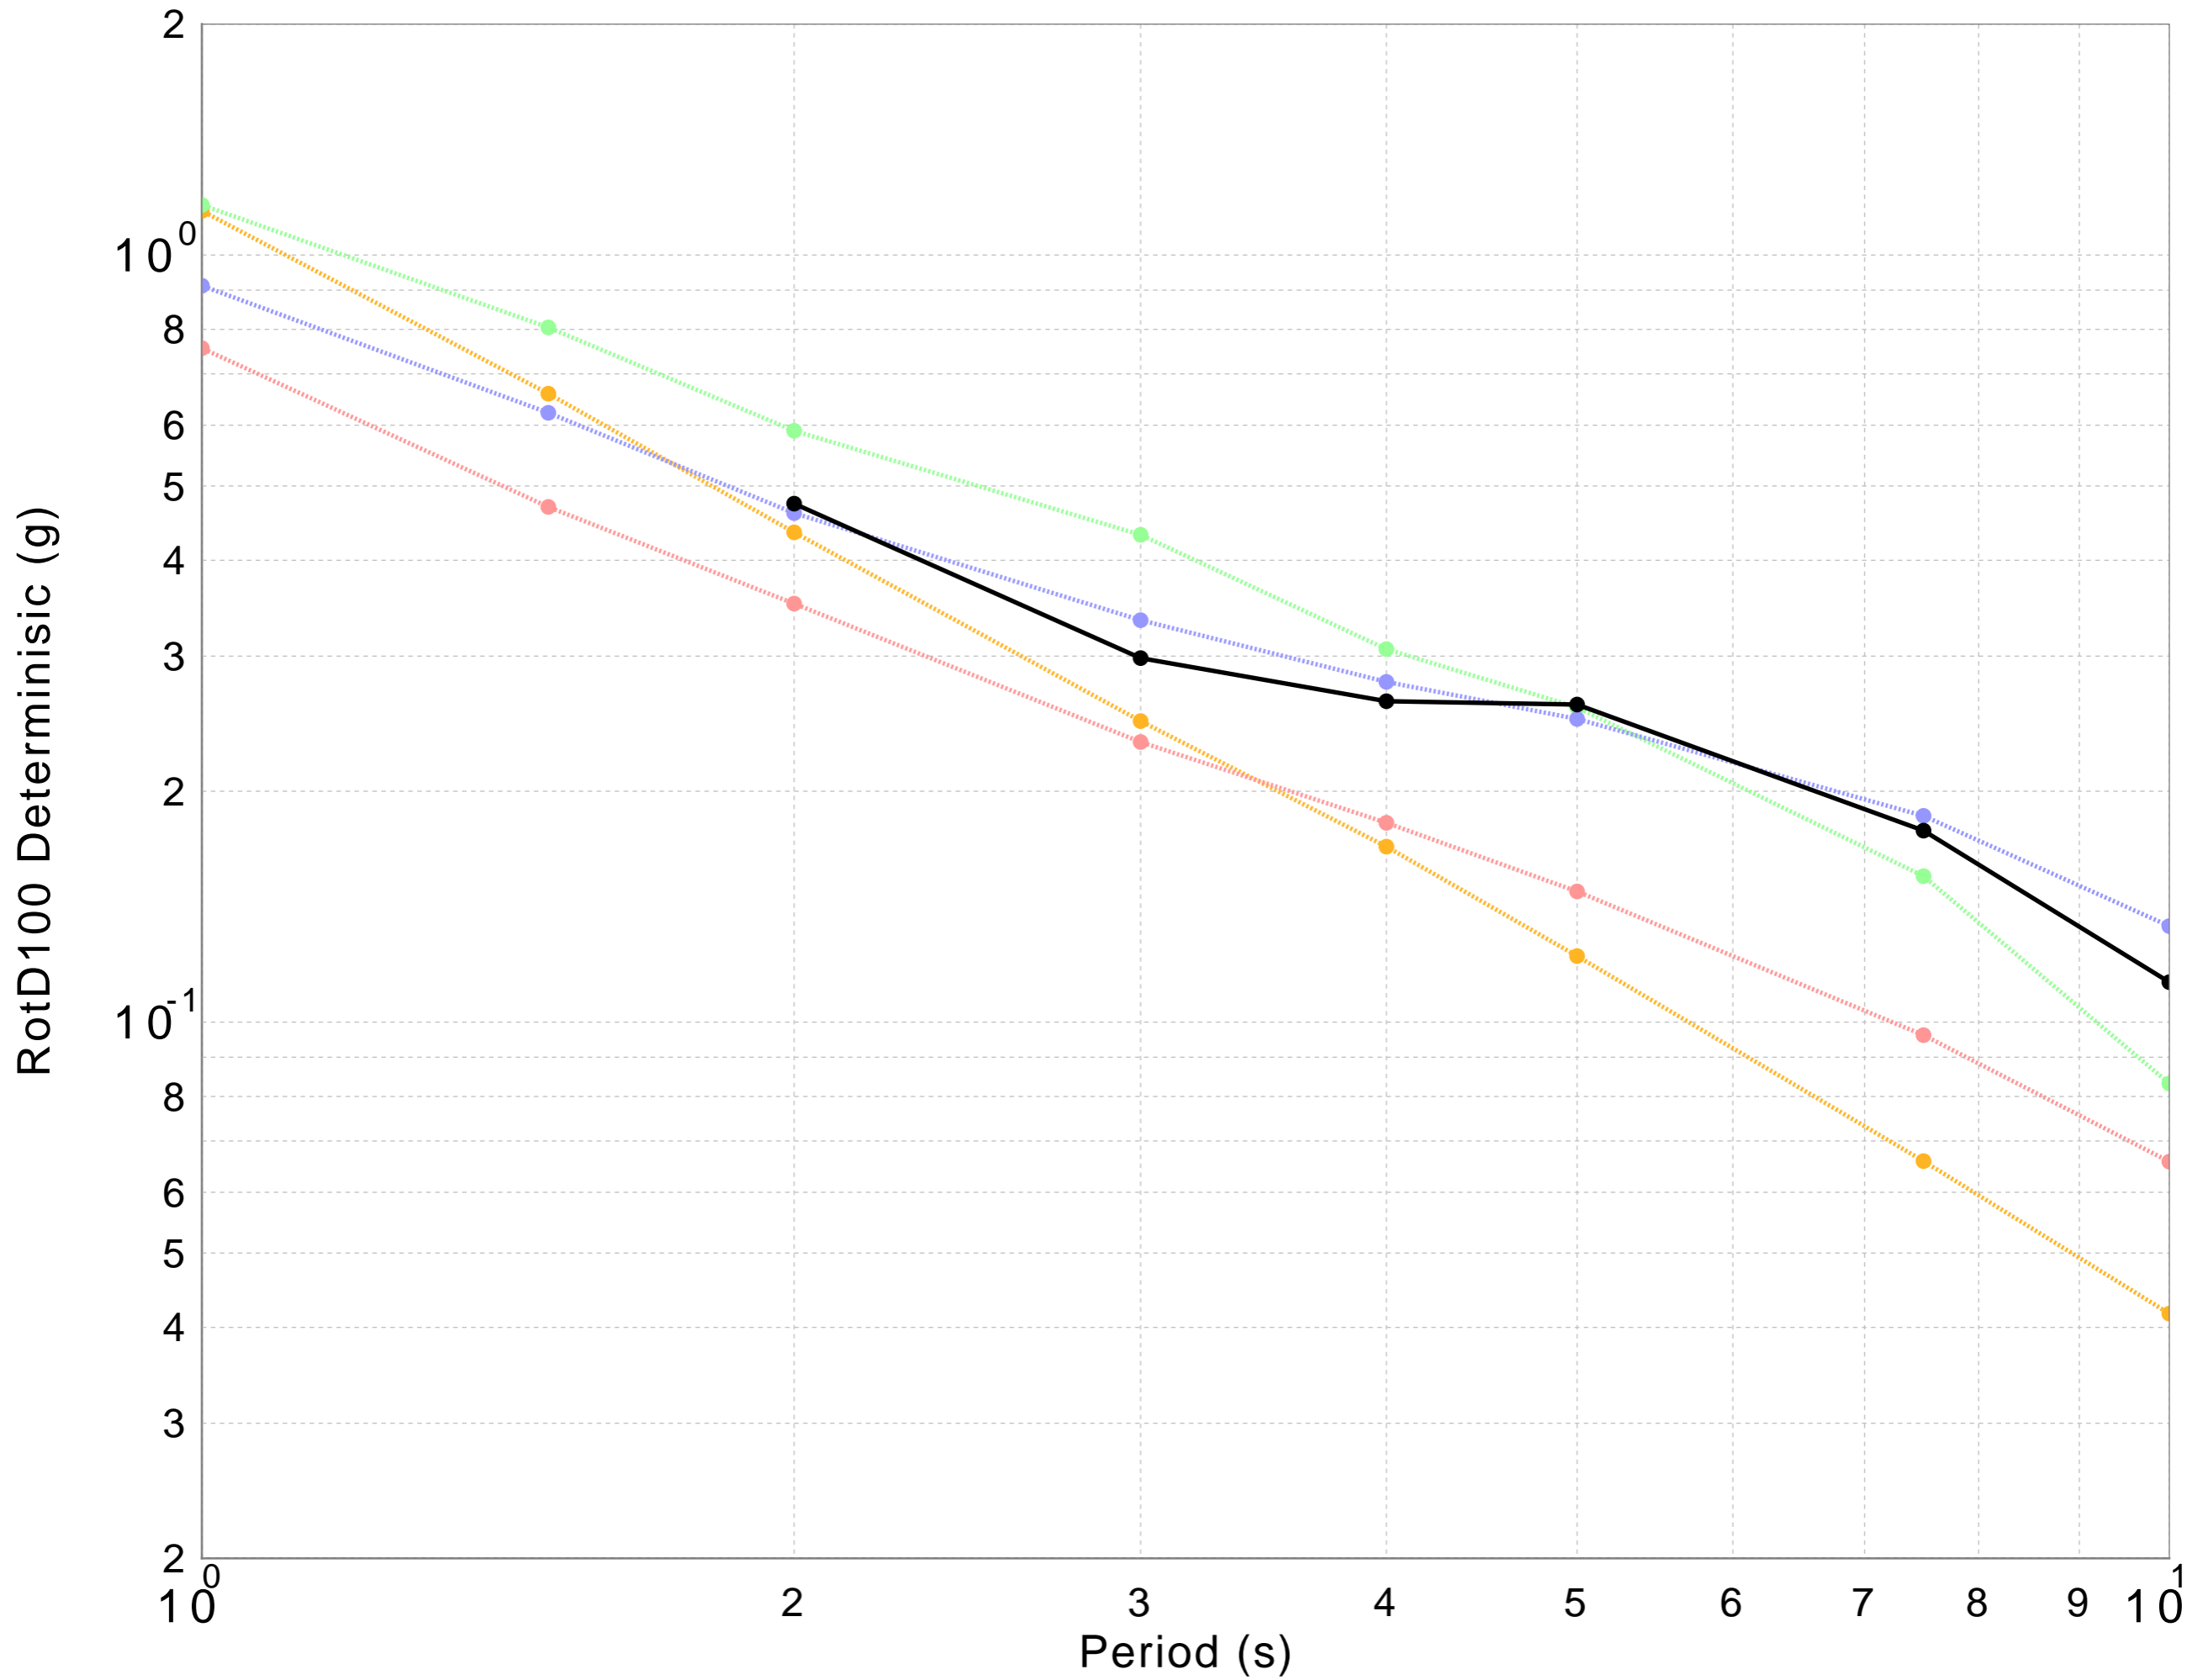

s605 Spectrum

● CyberShake Deterministic ● ASK2014 Deterministic ● BSSA2014 Deterministic ● CB2014 Deterministic ● CY2014 Deterministic

DATASET #1 (line: Solid, width=2.0; symbol: Filled Circles, width=4.0; color: 0,0,0)

CyberShake Deterministic

DATASET #2 (line: Dotted, width=2.0; symbol: Filled Circles, width=4.0; color: 255,150,150)

ASK2014 Deterministic

DATASET #3 (line: Dotted, width=2.0; symbol: Filled Circles, width=4.0; color: 150,150,255)

BSSA2014 Deterministic

DATASET #4 (line: Dotted, width=2.0; symbol: Filled Circles, width=4.0; color: 150,255,150)

CB2014 Deterministic

DATASET #5 (line: Dotted, width=2.0; symbol: Filled Circles, width=4.0; color: 255,180,35)